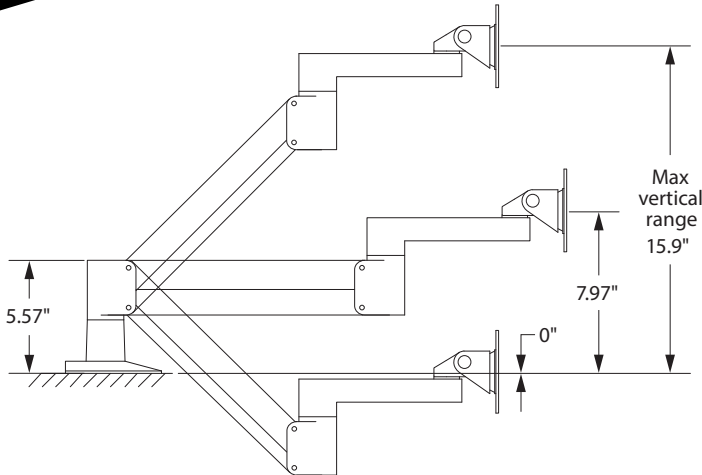

95509, 95512, 95522

Specifications

SIDE VIEW
Vertical Range

TOP VIEW
Horizontal Range

TOP VIEW
Arm Folded

CAPABILITIES

- Vertical range** 16" (+/- 8" from horizontal)
- Horizontal range** 24"
- Rotation** 360 degrees at three joints
- Monitor tilt** 200 degrees
- Monitor pivot** Landscape to portrait
- Monitor compatibility** VESA® 75mm and 100mm
- Cable management** Cables are concealed in arm
- Mounting options** FLEXmount™, Slatwall, Wall, Thru-Desk
- Monitor weight/model number** 95512 - rated for "Light-Duty" monitors weighing from 2-13 lbs
 95522 - rated for "Medium-Duty" monitors weighing from 7.5-25 lbs
 95509 - rated for "Heavy-Duty" monitors weighing from 12-31 lbs

OPTIONAL ACCESSORIES

Base extension
(raises arm 6")
95535

Busby™ USB Retrofit
Kit for FPM Arms
95534