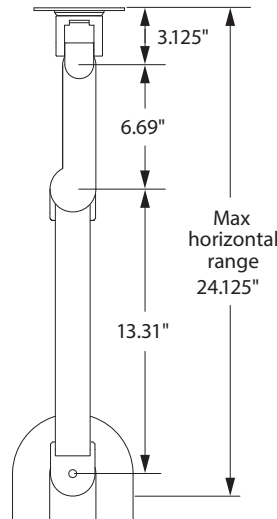

95509, 95512, 95522

Specifications

SIDE VIEW
Vertical Range

TOP VIEW
Horizontal Range

TOP VIEW
Arm Folded

CAPABILITIES

- Vertical range** 16" (+/- 8" from horizontal)
- Horizontal range** 24"
- Rotation** 360 degrees at three joints
- Monitor tilt** 200 degrees
- Monitor pivot** Landscape to portrait
- Monitor compatibility** VESA® 75mm and 100mm
- Cable management** Cables are concealed in arm
- Mounting options** FLEXmount™, Slatwall, Wall, Thru-Desk
- Monitor weight/model number** 95512 - rated for "Light-Duty" monitors weighing from 2-13 lbs
 95522 - rated for "Medium-Duty" monitors weighing from 7.5-25 lbs
 95509 - rated for "Heavy-Duty" monitors weighing from 12-31 lbs

OPTIONAL ACCESSORIES

Base extension
(raises arm 6")
95535

Busby™ USB Retrofit
Kit for FPM Arms
95534