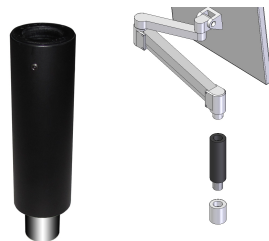

95509, 95512, 95522

Specifications

SIDE VIEW
Vertical Range

TOP VIEW
Horizontal Range

TOP VIEW
Arm Folded

CAPABILITIES

- Vertical range** 16" (+/- 8" from horizontal)
- Horizontal range** 24"
- Rotation** 360 degrees at three joints
- Monitor tilt** 200 degrees
- Monitor pivot** Landscape to portrait
- Monitor compatibility** VESA® 75mm and 100mm
- Cable management** Cables are concealed in arm
- Mounting options** FLEXmount™, Slatwall, Wall, Thru-Desk
- Monitor weight/model number** 95512 - rated for "Light-Duty" monitors weighing from 2-13 lbs
 95522 - rated for "Medium-Duty" monitors weighing from 7.5-25 lbs
 95509 - rated for "Heavy-Duty" monitors weighing from 12-31 lbs

OPTIONAL ACCESSORIES

Base extension
(raises arm 6")
95535

Busby™ USB Retrofit
Kit for FPM Arms
95534