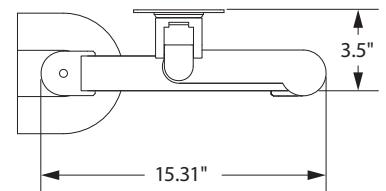

95509, 95512, 95522

Specifications

SIDE VIEW
Vertical Range

TOP VIEW
Horizontal Range

TOP VIEW
Arm Folded

CAPABILITIES

- Vertical range** 16" (+/- 8" from horizontal)
- Horizontal range** 24"
- Rotation** 360 degrees at three joints
- Monitor tilt** 200 degrees
- Monitor pivot** Landscape to portrait
- Monitor compatibility** VESA® 75mm and 100mm
- Cable management** Cables are concealed in arm
- Mounting options** FLEXmount™, Slatwall, Wall, Thru-Desk
- Monitor weight/model number** 95512 - rated for "Light-Duty" monitors weighing from 2-13 lbs
 95522 - rated for "Medium-Duty" monitors weighing from 7.5-25 lbs
 95509 - rated for "Heavy-Duty" monitors weighing from 12-31 lbs