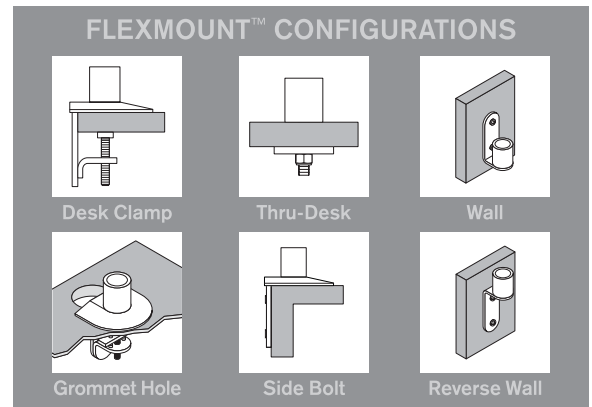

95509, 95512, 95522

Specifications

SIDE VIEW
Vertical Range

TOP VIEW
Horizontal Range

TOP VIEW
Arm Folded

CAPABILITIES

- Vertical range** 16" (+/- 8" from horizontal)
- Horizontal range** 24"
- Rotation** 360 degrees at three joints
- Monitor tilt** 200 degrees
- Monitor pivot** Landscape to portrait
- Monitor compatibility** VESA® 75mm and 100mm
- Cable management** Cables are concealed in arm
- Mounting options** FLEXmount™, Slatwall, Wall, Thru-Desk
- Monitor weight/model number** 95512 - rated for "Light-Duty" monitors weighing from 2-13 lbs
 95522 - rated for "Medium-Duty" monitors weighing from 7.5-25 lbs
 95509 - rated for "Heavy-Duty" monitors weighing from 12-31 lbs