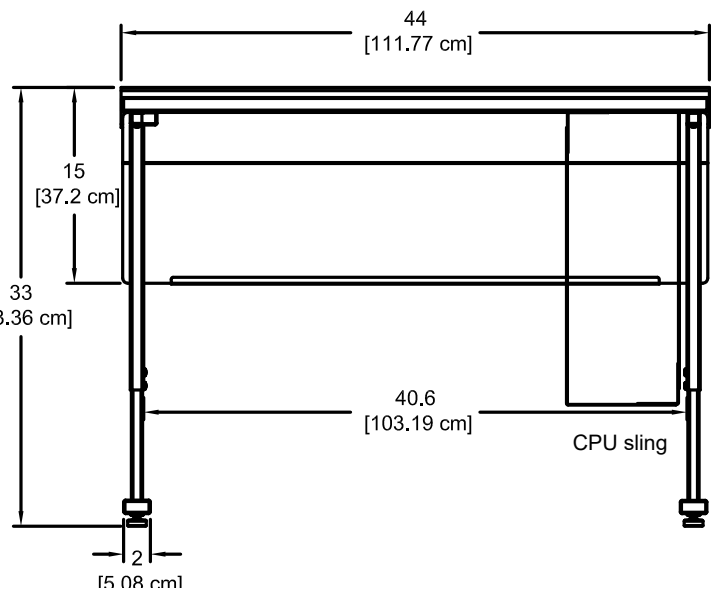

44"W Esports Evolution Desk
(shown with optional 95500 CPU sling)

Note: When determining leg spacing on Evolution desks with an optional CPU sling (95500 shown,) subtract 7.875", 8.875", or 9.875" (adjustable sling widths) from the 40.6" leg spacing dimension.