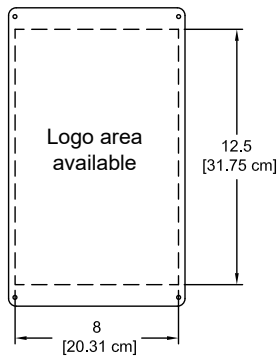

## Specifications

Sizes available	44"W [111.8 cm] x 30"D [76.2 cm] 36"W [91.4 cm] x 30"D [76.2 cm]
Heights available	24-32"H [61 - 81.3 cm] (adjustable in 1" increments)
Cord channel dims	4.97"D [12.6 cm] x 4.5"H [11.4 cm]
ADA-compliance*	 <ul style="list-style-type: none"> <li>• 1 ADA seat per table</li> </ul> <p><i>*Minimum ADA guidelines for knee clearances are 30"W x 19"D x 27"H</i></p>
Certifications / Compliance	<ul style="list-style-type: none"> <li>• SCS Indoor Advantage Certified</li> <li>• Meets or exceeds applicable ANSI-BIFMA test standards</li> </ul>
Unit weight (nominal)	N/A
Shipping weight (nominal)	95 lb [43.1 kg] - 44"W 72 lb [33 kg] - 36"W

Specifications subject to change without notice

44"W Esports Evolution Desk  
 (shown with optional 95500 CPU sling)

Note: When determining leg spacing on Evolution desks with an optional CPU sling (95500 shown,) subtract 7.875", 8.875", or 9.875" (adjustable sling widths) from the 40.6" leg spacing dimension.

Dimensions:	(44"W) 43.75"W [111.1 cm] (36"W) 35.75"W [903.8 cm]	x 9.67"H [24.6 cm]
Available logo area:	(44"W) 33"W [83.8 cm] (36"W) 21"W [68.6 cm]	x 7.75"H [19.7 cm]
Shipping weight:	10 lb [4.54 kg]	

Dimensions:	8.64"W [21.94 cm] x 14.6"H [37.09 cm]	
Available logo area:	8"W [20.31 cm] x 12.5"H [31.75 cm]	
Shipping weight:	4 lb [1.82 kg]	