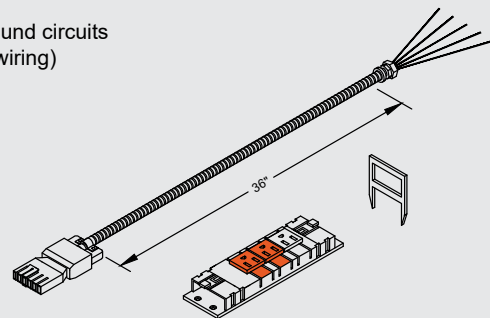

Base Power Feed - 99022

with 36" flexible cord

See spectrumfurniture.com for the latest accessories and detailed warranty information.