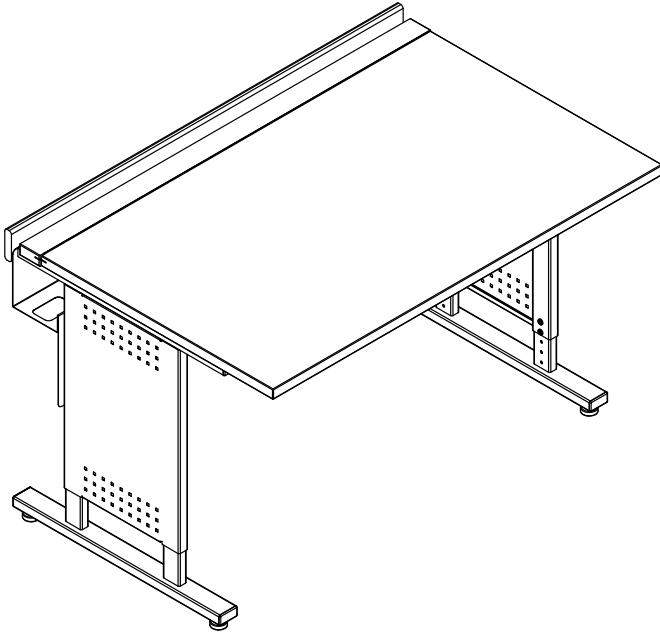

## Technical Specifications

44"W Desk	22860
36"W Desk	23211

44"W x 30"D

36"W x 30"D

Evolve your Esports Classroom! Bring Spectrum's quality build, wire management, height adjustability, and years of IT furniture development to the arena, with the Esports Evolution Desk! Engineered to enhance your game play, the Esports Evolution desk provides a quality build with a minimalistic design creating an ample field of play and superior ergonomics. Don't settle for an "at home" gaming table, take your team to the winners circle again and again with Spectrum Industries' Evolution Esports desk.

## Features and Benefits

- 44" and 36" wide versions create the perfect player space and maximizes arena capacity
- 30" depth allows plenty of room for peripherals and surface-mount CPU
- Height adjustable legs accommodate all gamers
- Scratch and impact-resistant high-pressure laminate top provides a durable, useful worksurface
- Durable powder coated steel chassis provides a long-lasting finish
- Continuous steel cord channel / modesty panel adds strength, keeps computer wires and cables out of the way, is wide enough for most power strips, and allows easy daisy chaining of desks.
- Legs located at edges of desk maximize leg room
- Connectable worksurfaces and optional accessories allow easy adaptation to Esports environments
- Full-length flip-top door for easy cable and wire-access
- Solid oak chair rail protects wires and cables, and the back of the desk
- Attractive steel insert panels
- Leveling glides keep desk level on uneven surfaces
- Matte black finish minimizes glare and player distraction
- Color accents match chairs and arena / team branding
- Optional flat panel monitor mount
- Desk ships "knocked-down" and can be assembled at the final location
- Warranted to be free of all defects in materials and workmanship for 10 years
- Designed and assembled in Chippewa Falls, WI, USA