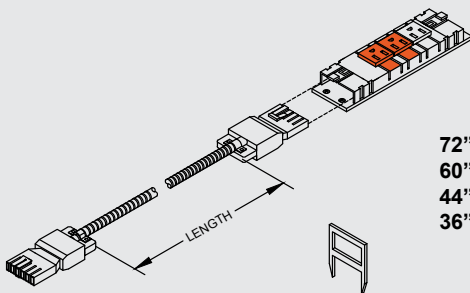

**72" - 99011
60" - 99010
44" - 99009
36" - 99008**