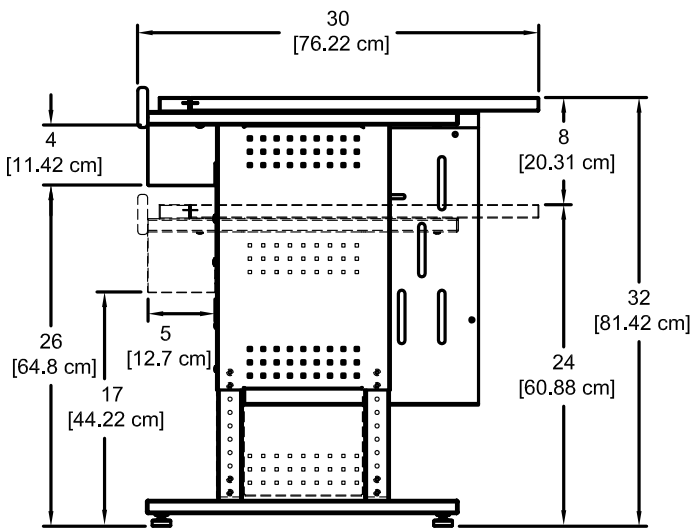

## Construction

- The worksurface is constructed from 1" thick composite board with .030" high-pressure laminate on one face, and a balancing phenolic backer on the opposing face
- Left, right, and student-side edges are finished with 3mm vinyl edgeband
- All metal components are finished with a scratch-resistant powder coat epoxy
- Worksurface support is 14-gauge steel
- Welded, 16-gauge 1" x 2" rectangular steel tube legs
- Bottom leg rail includes weld-nuts for attaching glides or wheels
- 20-gauge cord channel/modesty panel and leg insert panels
- Chair rail is ¼ #1 select maple, finished with a urethane top coat
- Evolution desks are shipped knocked-down (KD) and require assembly

## Specifications

Sizes available	44"W [111.8 cm] x 30"D [76.2 cm] 36"W [91.4 cm] x 30"D [76.2 cm]
Heights available	24-32"H [61 - 81.3 cm] (adjustable in 1" increments)
Cord channel dims	4.97"D [12.6 cm] x 4.5"H [11.4 cm]
ADA-compliance*	 <ul style="list-style-type: none"> <li>• 1 ADA seat per table</li> </ul> <p><i>*Minimum ADA guidelines for knee clearances are 30"W x 19"D x 27"H</i></p>
Certifications / Compliance	<ul style="list-style-type: none"> <li>• SCS Indoor Advantage Certified</li> <li>• Meets or exceeds applicable ANSI-BIFMA test standards</li> </ul>
Unit weight (nominal)	N/A
Shipping weight (nominal)	95 lb [43.1 kg] - 44"W 72 lb [33 kg] - 36"W

Specifications subject to change without notice

44"W Esports Evolution Desk  
 (shown with optional 95500 CPU sling)

Note: When determining leg spacing on Evolution desks with an optional CPU sling (95500 shown,) subtract 7.875", 8.875", or 9.875" (adjustable sling widths) from the 40.6" leg spacing dimension.

Dimensions:	(44"W) 43.75"W [111.1 cm] (36"W) 35.75"W [903.8 cm]	x 9.67"H [24.6 cm]
Available logo area:	(44"W) 33"W [83.8 cm] (36"W) 21"W [68.6 cm]	x 7.75"H [19.7 cm]
Shipping weight:	10 lb [4.54 kg]	