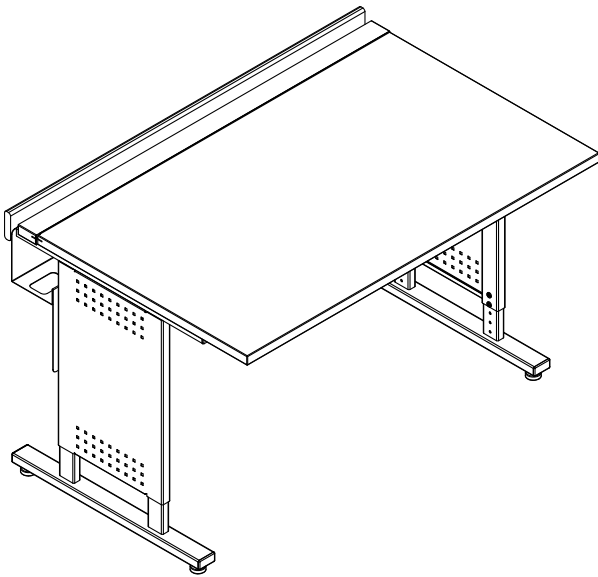

44"W Esports Evolution Desk
(shown with optional 95500 CPU sling)

Note: When determining leg spacing on Evolution desks with an optional CPU sling (95500 shown,) subtract 7.875", 8.875", or 9.875" (adjustable sling widths) from the 40.6" leg spacing dimension.