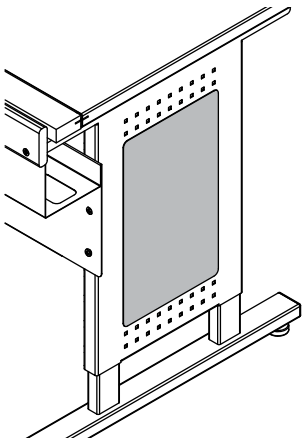

## Accessories

Dimensions:	(44"W) 43.75"W [111.1 cm] (36"W) 35.75"W [903.8 cm]	x 9.67"H [24.6 cm]
Available logo area:	(44"W) 33"W [83.8 cm] (36"W) 21"W [68.6 cm]	x 7.75"H [19.7 cm]
Shipping weight:	10 lb [4.54 kg]	