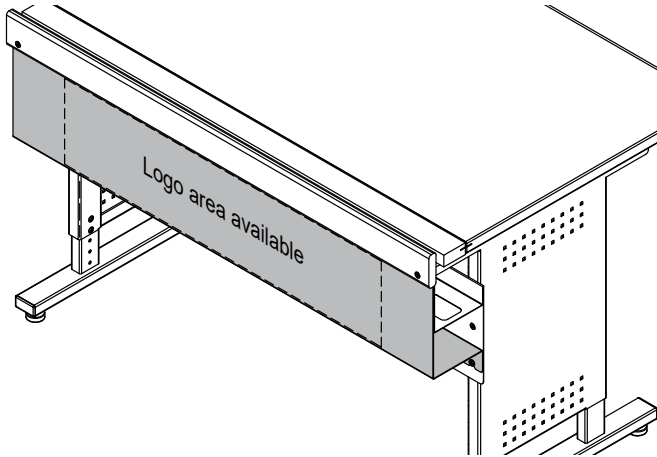

Accessories

Modesty Panel Logo Kit

22904 - 44" desk
23342 - 36" desk

- Attaches to audience-side of desk
- Available with black, white, matching, or printed laminate backer
- To get panel customized-contact Spectrum for details
- New logos require a first time logo charge
- Customer-installed

Dimensions:	(44"W) 43.75"W [111.1 cm] (36"W) 35.75"W [903.8 cm]	x 9.67"H [24.6 cm]
Available logo area:	(44"W) 33"W [83.8 cm] (36"W) 21"W [68.6 cm]	x 7.75"H [19.7 cm]
Shipping weight:	10 lb [4.54 kg]