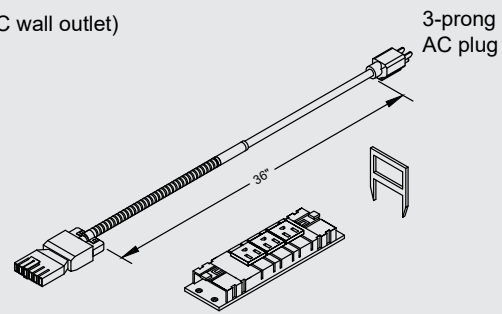

Single Circuit Power Feed - 99070

with 36" flexible cord and 3-prong AC plug

EP8 Kits

Provides isolated ground circuits
(requires hard-wiring)