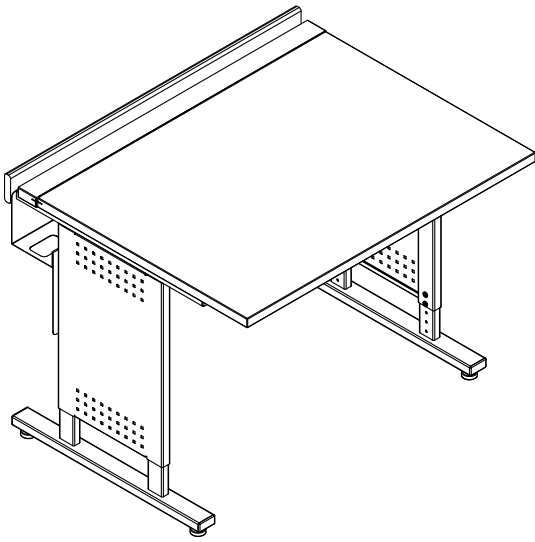

36"W Esports Evolution Desk
(shown with optional 95500 CPU sling)