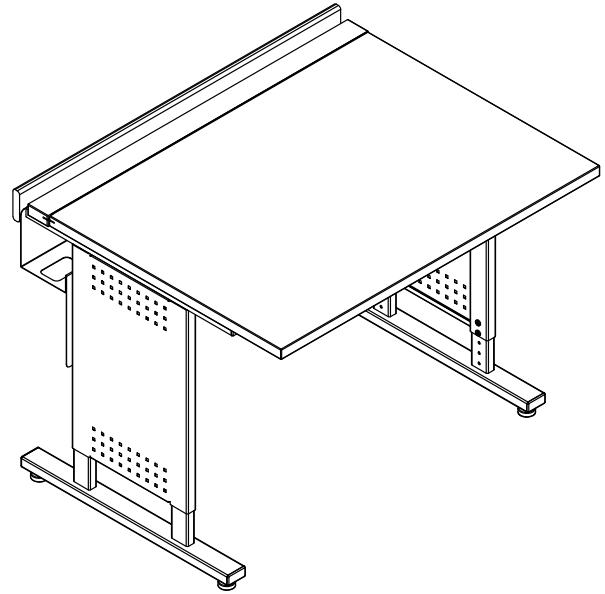

## Technical Specifications

44"W Desk	22860
36"W Desk	23211

44"W x 30"D

36"W x 30"D

Evolve your Esports Classroom! Bring Spectrum's quality build, wire management, height adjustability, and years of IT furniture development to the arena, with the Esports Evolution Desk! Engineered to enhance your game play, the Esports Evolution desk provides a quality build with a minimalistic design creating an ample field of play and superior ergonomics. Don't settle for an "at home" gaming table, take your team to the winners circle again and again with Spectrum Industries' Evolution Esports desk.

## Features and Benefits

- 44" and 36" wide versions create the perfect player space and maximizes arena capacity
- 30" depth allows plenty of room for peripherals and surface-mount CPU
- Height adjustable legs accommodate all gamers
- Scratch and impact-resistant high-pressure laminate top provides a durable, useful worksurface
- Durable powder coated steel chassis provides a long-lasting finish
- Continuous steel cord channel / modesty panel adds strength, keeps computer wires and cables out of the way, is wide enough for most power strips, and allows easy daisy chaining of desks.
- Legs located at edges of desk maximize leg room
- Connectable worksurfaces and optional accessories allow easy adaptation to Esports environments
- Full-length flip-top door for easy cable and wire-access
- Solid oak chair rail protects wires and cables, and the back of the desk
- Attractive steel insert panels
- Leveling glides keep desk level on uneven surfaces
- Matte black finish minimizes glare and player distraction
- Color accents match chairs and arena / team branding
- Optional flat panel monitor mount
- Desk ships "knocked-down" and can be assembled at the final location
- Warranted to be free of all defects in materials and workmanship for 10 years
- Designed and assembled in Chippewa Falls, WI, USA