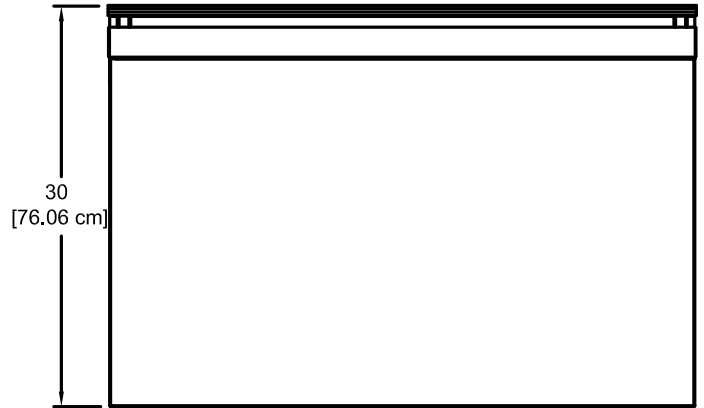

44"W Esports Evolution Desk
(shown with optional 95500 CPU sling)

Note: When determining leg spacing on Evolution desks with an optional CPU sling (95500 shown,) subtract 7.875", 8.875", or 9.875" (adjustable sling widths) from the 40.6" leg spacing dimension.