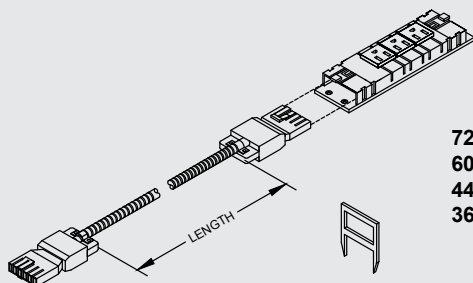

Single Circuit Power Kits

(Plugs into 3-prong AC wall outlet)

**72" - 99063
60" - 99064
44" - 99066
36" - 99067**