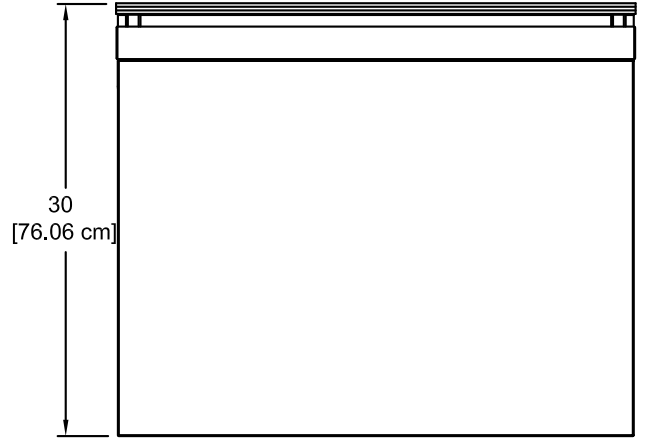

36"W Esports Evolution Desk
(shown with optional 95500 CPU sling)