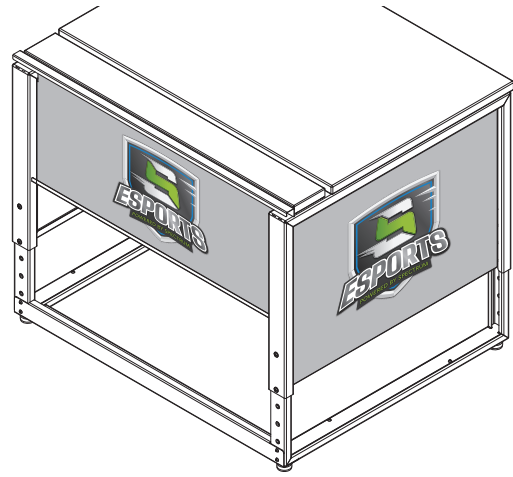

[www.spectrumfurniture.com](http://www.spectrumfurniture.com)  
800-235-1262, 715-723-6750

*Thank you for purchasing Spectrum products!*

*(One of the following logo panels will be included)*

(1) 0177144  
67.375 x 13" Audience-side logo  
for 72"W desk

(1) 0177145  
55.375 x 13" Audience-side logo  
for 60"W desk

(1) 0177146  
39.375 x 13" Audience-side logo  
for 44"W desk

(1) 0177147  
31.375 x 13" Audience-side logo  
for 36"W desk