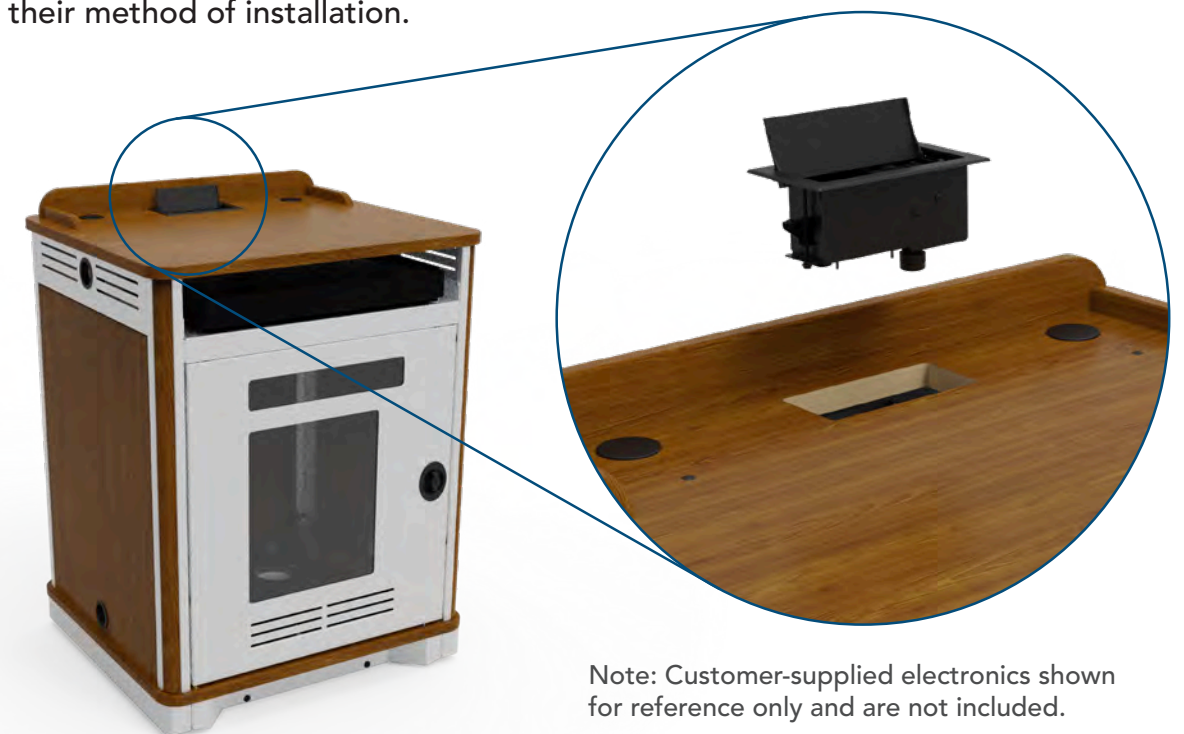

3 Customer confirms cutout sizes are correct for their method of installation.