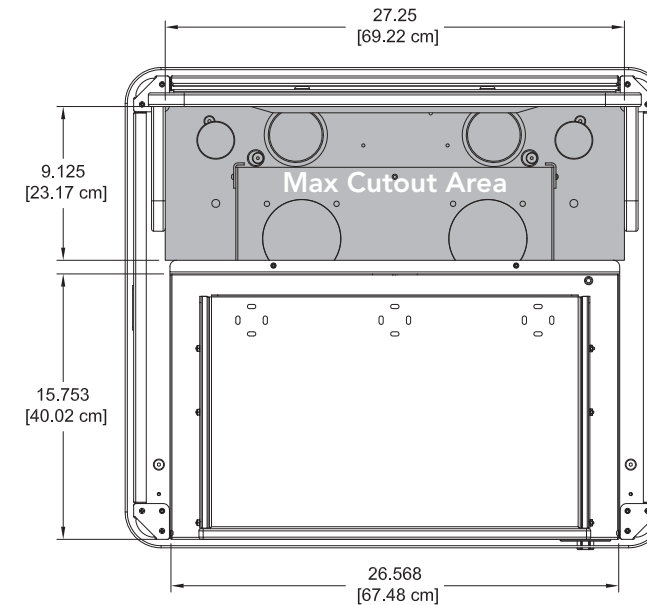

The Value of Branding

We design all of our products with branding and logo placement in mind and are committed to offering logo options to a wide range of our products, including desks, lecterns, workstations, and more.

We understand that logos are vital elements that help to build a school's visual identity and communicate a school's brand.

When students and families become familiar with your branding (or logo) and know what to expect from you, trust and loyalty inevitably follow.

This is the power of a branded logo.

Read more about the power of logo branding and how Spectrum can serve your school on our blog.

LEARN MORE NOW →

Customization

Add custom cutouts to your lectern in a few simple steps.

1 Supply us with the device name, model number and location. See product specs for available cutout areas.

2 Spectrum Technical Service team validates cutout placement and ensures no obstructions below the surface. Surround and Overbridge examples below.

3 Customer confirms cutout sizes are correct for their method of installation.

Note: Customer-supplied electronics shown for reference only and are not included.