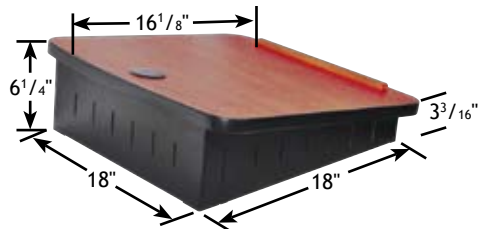

Accessories & Options

Podium Riser

The Riser Podium was designed to add extra height and podium capabilities to lecterns and desktops. The portability and functionality provide an easy way to add a podium to any work surface.

95002 CHB

Universal Laptop Drawer

- Drawer comes with hardware to mount under any work surface
- Drawer has a single duplex outlet and six foot cord
- Standard color is Black steel (B)
- Laptop drawer overall dimensions are 16 1/2"W x 18"D x 3 3/4"H