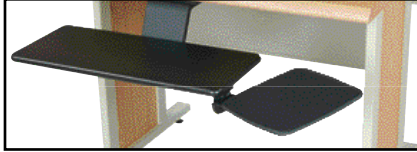

Keyboard Trays

Our keyboards are chosen for their ergonomic advantages and superior construction. The added benefit is that they hide the keyboard out of the way when not in use.

If you need a tray that will slide in and out, up and down, swivel left and right, support the mouse, and has built-in wrist rest support.

Shown is a CLASS desk with 95501 Optional Keyboard Tray and 95502 Mouse Pad Tray.

95501

Swiveling Keyboard Tray

This tray is 20¹/₂" W x 8¹/₂"D and slides in and out. It will also swivel 360°. Keyboard tray will accept the 95502 Mouse Pad Tray (shown below).

95502

Mouse Pad Tray

The Mouse Pad Tray tray is 8³/₈"W x 8³/₈"D and swivels. Mounts on 95501 and 95506

95506

Micro Arm Keyboard Tray

This tray is 19³/₄" W x 10"D and slides in and out (15¹/₂" travel). It also adjusts up and down and can be locked in position. Keyboard tray will accept the 95502 Mouse Pad Tray.

95511

Prime Adjustable Keyboard Tray

This tray adjusts to hold a keyboard up to 8¹/₂"D and slides in and out. Width of keyboard that will fit is only limited by the space under the mount.

It also adjusts up and down, tilts and swivels for added convenience. The tray can be locked in your chosen position.