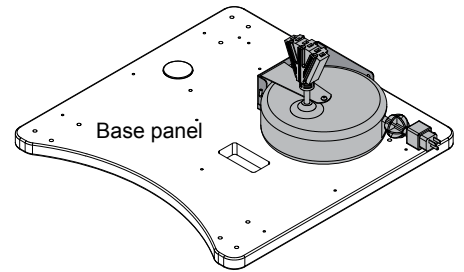

Horizontal right power cord (takes up 3RU)