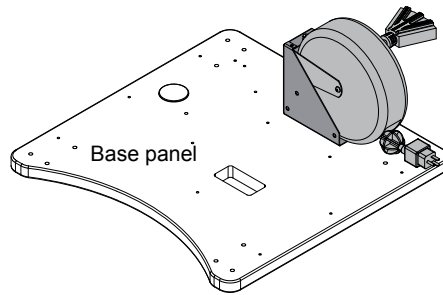

Vertical right power cord (takes up 6RU)