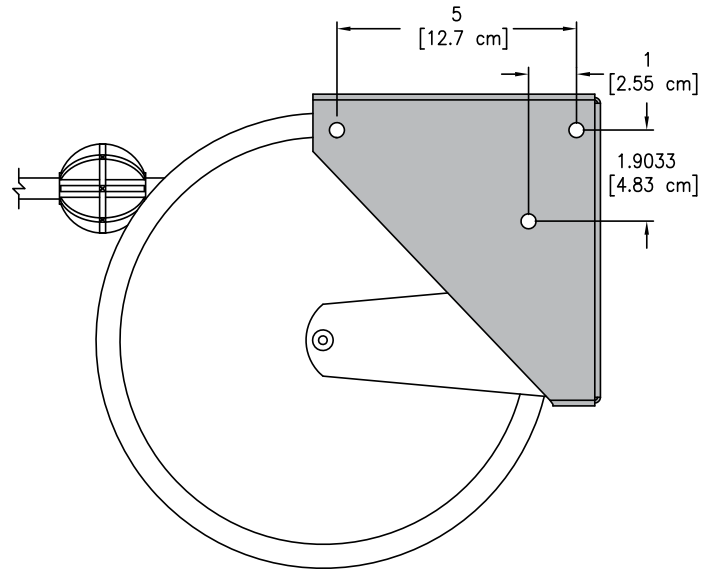

Mounting hole pattern in universal mounting bracket

Note: When installed, the cord reel takes up rack units from the bottom of the rack rail.
Horizontal installation: 3RU
Vertical installation: 6RU