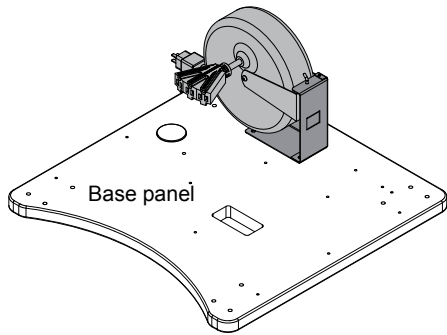

Specifications subject to change without notice

! The cord reel is intended to provide temporary access to electrical outlets for Spectrum mobile lecterns. Check local electrical codes prior to installation.

CAUTION

1. USE IN COVERED AREAS. OUT OF RAIN and WEATHER
2. NOT FOR USE IN AREAS REQUIRING EXPLOSION-PROOF FIXTURES.
3. REELS WITH ELECTRICAL OUTLETS:
 - Do not overload - See instruction manual for amperage ratings.
 - Pull entire cord from reel when using outlet.
4. WHEN HANGING REEL on ceiling (See Instruction Manual):
 - BY HOOK - Close hook with pliers to prevent reel from coming down.
 - BRACKET and PIN - With reel in place, bend end of "L" shaped pin to PREVENT PIN FALLING OUT and reel falling.
5. INSPECT CORD OFTEN and replace if damaged.
6. READ INSTRUCTION MANUAL BEFORE INSTALLING OR USING.
7. UNPLUG BEFORE PERFORMING SERVICE.

Mounting hole pattern in universal mounting bracket

Note: When installed, the cord reel takes up rack units from the bottom of the rack rail.
 Horizontal installation: 3RU
 Vertical installation: 6RU

Available cord reel mounting positions on lectern base panel