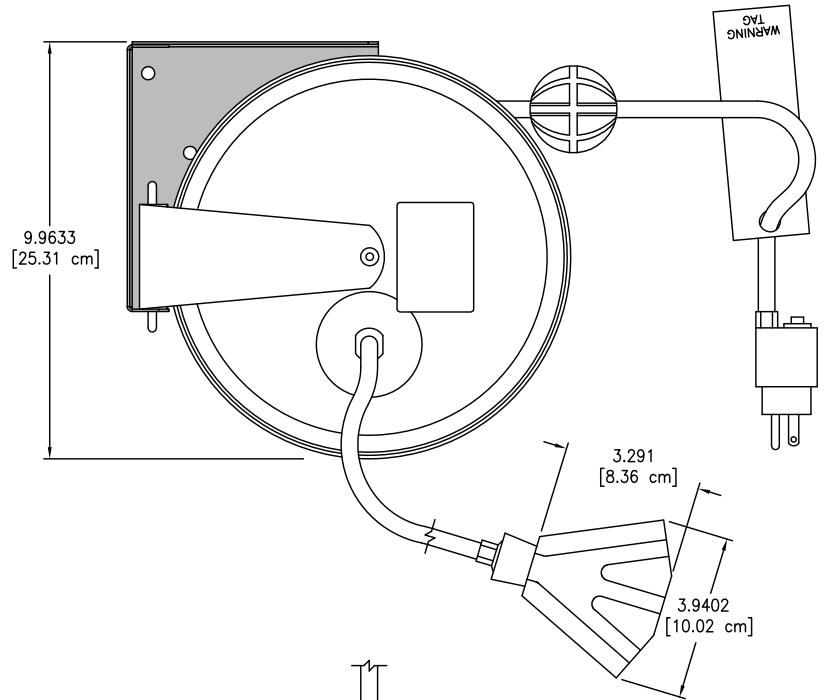

Universal Retractable
Cord Reel

⚠ WARNING ⚠

- This cord reel is intended for general indoor use only. It is not intended to be used in potentially dangerous locations such as flammable or explosive atmospheres.
- The cord reel is not waterproof and not intended for use in potentially wet locations.
- Do not overload (15-amp maximum).

CAUTION

1. USE IN COVERED AREAS. OUT OF RAIN and WEATHER
2. NOT FOR USE IN AREAS REQUIRING EXPLOSION-PROOF FIXTURES.
3. REELS WITH ELECTRICAL OUTLETS:
  - Do not overload - See instruction manual for amperage ratings.
  - Pull entire cord from reel when using outlet.
4. WHEN HANGING REEL on ceiling (See Instruction Manual):
  - BY HOOK - Close hook with pliers to prevent reel from coming down.
  - BRACKET and PIN - With reel in place, bend end of "L" shaped pin to PREVENT PIN FALLING OUT and reel falling.
5. INSPECT CORD OFTEN and replace if damaged.
6. READ INSTRUCTION MANUAL BEFORE INSTALLING OR USING.
7. UNPLUG BEFORE PERFORMING SERVICE.