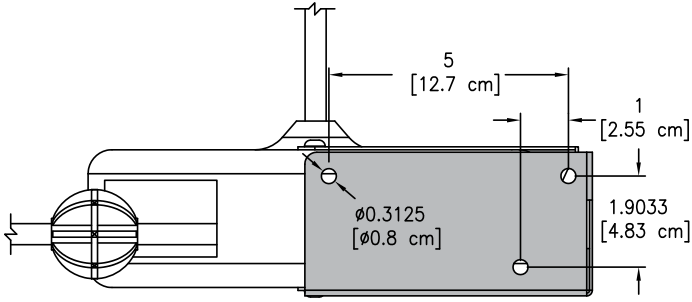

Mounting hole pattern in universal mounting bracket

Note: When installed, the cord reel takes up rack units from the bottom of the rack rail.
Horizontal installation: 3RU
Vertical installation: 6RU