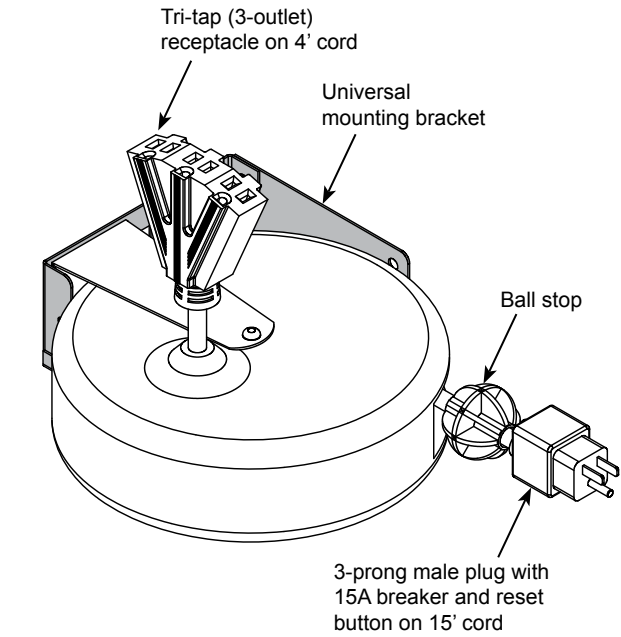

Universal Retractable
Cord Reel

⚠ WARNING ⚠

- This cord reel is intended for general indoor use only. It is not intended to be used in potentially dangerous locations such as flammable or explosive atmospheres.
- The cord reel is not waterproof and not intended for use in potentially wet locations.
- Do not overload (15-amp maximum).

CAUTION

1. USE IN COVERED AREAS. OUT OF RAIN and WEATHER
2. NOT FOR USE IN AREAS REQUIRING EXPLOSION-PROOF FIXTURES.
3. REELS WITH ELECTRICAL OUTLETS:
  - Do not overload - See instruction manual for amperage ratings.
  - Pull entire cord from reel when using outlet.
4. WHEN HANGING REEL on ceiling (See Instruction Manual):
  - BY HOOK - Close hook with pliers to prevent reel from coming down.
  - BRACKET and PIN - With reel in place, bend end of "L" shaped pin to PREVENT PIN FALLING OUT and reel falling.
5. INSPECT CORD OFTEN and replace if damaged.
6. READ INSTRUCTION MANUAL BEFORE INSTALLING OR USING.
7. UNPLUG BEFORE PERFORMING SERVICE.