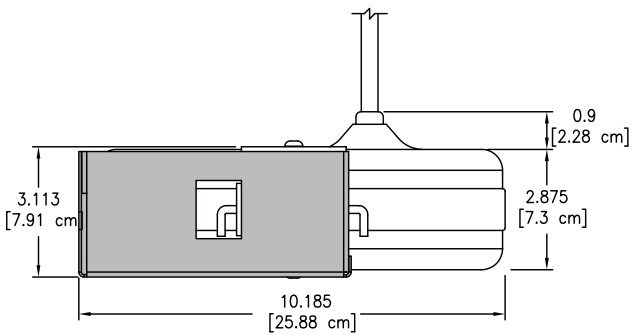

Universal Retractable
Cord Reel

⚠ WARNING ⚠

- This cord reel is intended for general indoor use only. It is not intended to be used in potentially dangerous locations such as flammable or explosive atmospheres.
- The cord reel is not waterproof and not intended for use in potentially wet locations.
- Do not overload (15-amp maximum).

CAUTION

1. USE IN COVERED AREAS. OUT OF RAIN and WEATHER
2. NOT FOR USE IN AREAS REQUIRING EXPLOSION-PROOF FIXTURES.
3. REELS WITH ELECTRICAL OUTLETS:
  - Do not overload - See instruction manual for amperage ratings.
  - Pull entire cord from reel when using outlet.
4. WHEN HANGING REEL on ceiling (See Instruction Manual):
  - BY HOOK - Close hook with pliers to prevent reel from coming down.
  - BRACKET and PIN - With reel in place, bend end of "L" shaped pin to PREVENT PIN FALLING OUT and reel falling.
5. INSPECT CORD OFTEN and replace if damaged.
6. READ INSTRUCTION MANUAL BEFORE INSTALLING OR USING.
7. UNPLUG BEFORE PERFORMING SERVICE.