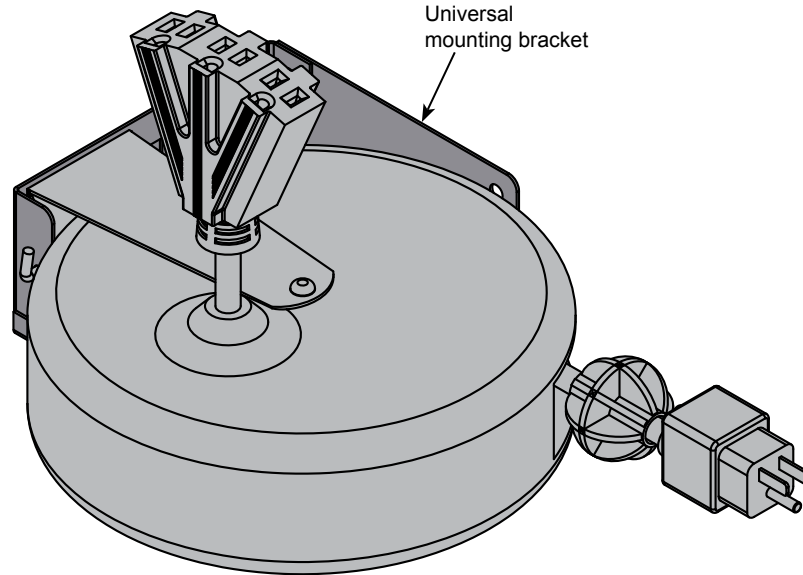

Technical Specifications

99037

(Shown in horizontal position)

Features and Benefits

- cUL listed
- 15' retractable, 15-amp power cord reel provides quick and easy power-access
- Molded 3-prong male plug includes a 15-amp breaker and reset button
- 12 AWG power cord and molded power connections provide durability
- 3-outlet, tri-tap receptacle provides power access
- Adjustable ball stop and releasable cord-locking ratchet holds the cord at any length up to 15'
- Universal mounting bracket mounts to the base panel of most Spectrum lecterns
- Durable powder coated steel provides a long-lasting finish
- Warranted to be free of all defects in materials and workmanship with a 1-year warranty

Specifications

Electrical	<ul style="list-style-type: none"> • 1875W, 15A, 125V • 15' nominal, 12 AWG retractable power cord • Molded 3-prong male plug with 15A breaker and reset button • Tri-tap (3-outlet) receptacle • cUL listed
Universal mounting bracket	<ul style="list-style-type: none"> • Provides 3 different mounting positions • 16-gauge steel • Black powder coat • Includes mounting screws
Shipping weight (nominal)	11 lb [5 kg]

Specifications subject to change without notice

! The cord reel is intended to provide temporary access to electrical outlets for Spectrum mobile lecterns. Check local electrical codes prior to installation.

Mounting hole pattern in universal mounting bracket

Note: When installed, the cord reel takes up rack units from the bottom of the rack rail.
 Horizontal installation: 3RU
 Vertical installation: 6RU

Available cord reel mounting positions on lectern base panel