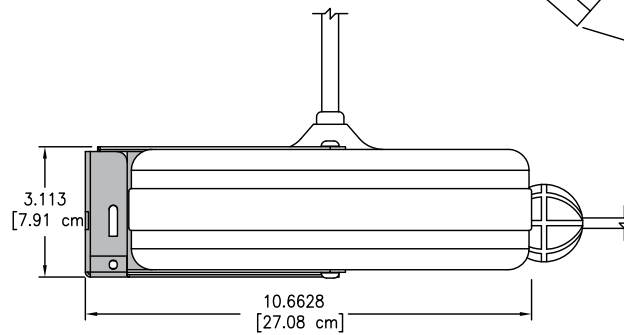

Universal Retractable
Cord Reel

⚠ WARNING ⚠

- This cord reel is intended for general indoor use only. It is not intended to be used in potentially dangerous locations such as flammable or explosive atmospheres.
- The cord reel is not waterproof and not intended for use in potentially wet locations.
- Do not overload (15-amp maximum).

CAUTION

1. USE IN COVERED AREAS. OUT OF RAIN and WEATHER
2. NOT FOR USE IN AREAS REQUIRING EXPLOSION-PROOF FIXTURES.
3. REELS WITH ELECTRICAL OUTLETS:
  - Do not overload - See instruction manual for amperage ratings.
  - Pull entire cord from reel when using outlet.
4. WHEN HANGING REEL on ceiling (See Instruction Manual):
  - BY HOOK - Close hook with pliers to prevent reel from coming down.
  - BRACKET and PIN - With reel in place, bend end of "L" shaped pin to PREVENT PIN FALLING OUT and reel falling.
5. INSPECT CORD OFTEN and replace if damaged.
6. READ INSTRUCTION MANUAL BEFORE INSTALLING OR USING.
7. UNPLUG BEFORE PERFORMING SERVICE.