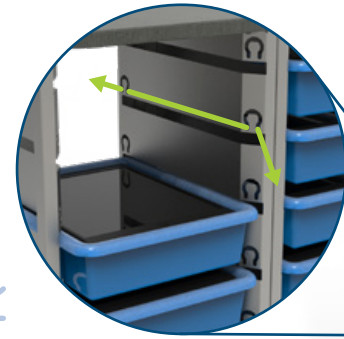

Monitor, computer & accessories not included. Options shown.

Exploration Station

Item# 55545-A1AAS, 55545-A2AAS

Modular System

Available in 8-unit and 16 unit stations

Cable Management

Front access cord management system keeps cords handy and organized

Small Footprint

Small footprint saves valuable classroom space while providing optimal charging and storing capacity

Device Charging

Charges up to 8 or 16 devices and headphones

Removable Bins

Removable, portable tote bins can hold individual projects or lessons