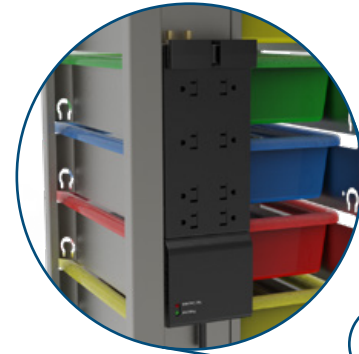

Monitor, computer & accessories not included. Options shown.

Exploration Station

Item# 55545-A1AAS, 55545-A2AAS

Modular System

Available in 8-unit and 16 unit stations

Cable Management

Front access cord management system keeps cords handy and organized

Small Footprint

Small footprint saves valuable classroom space while providing optimal charging and storing capacity

Device Charging

Charges up to 8 or 16 devices and headphones

Removable Bins

Removable, portable tote bins can hold individual projects or lessons