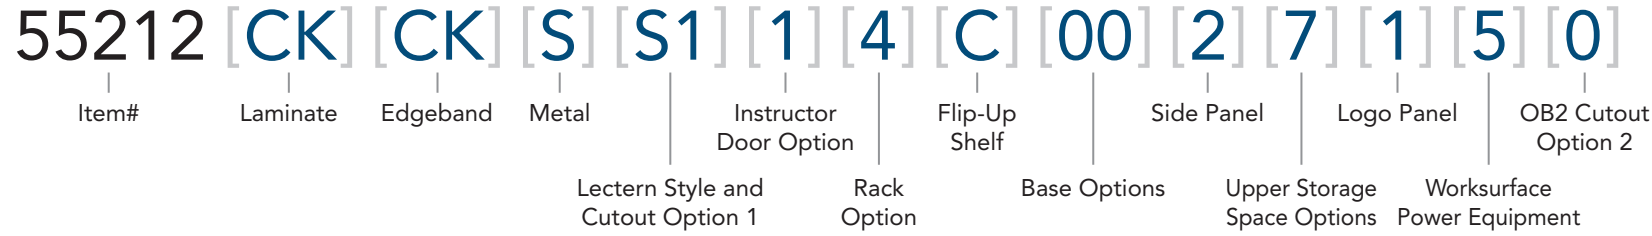

Build Your Compact Lectern*

Below is an example of how the part number is built. Customize your solution by simply choosing the options in the brackets.

Laminate	Edgeband	Metal	Lectern Style and Cutout Option 1	Instructor Door Option	Rack Option	Flip-Up Shelf	Base Options	Side Panel	Upper Storage Space Options	Logo Panel	Worksurface Power Equipment	Overbridge Split Panel (OB2) Cutout Option 2
BK Black	BK Black	B Black	S1 Surround	1 Instructor Side Locking Door	4 16RU Rack Cube	C 1 Flip-Up Shelf	TK Toekick	1 Metal	7 Keyboard Tray	1 Custom Logo Matching Laminate Backer	1 Power Module Black	2 Worksurface Special Cutout
CK Castle Oak	CK Castle Oak	CM Champagne Metallic	P1 Plain	0 None	0 None	D 2 Flip-Up Shelves	00 None	2 Wood	8 2RU Rack Rail	3 Custom Logo Black Laminate Backer	2 Power Module Silver	3 OB2-Panel Special Cutout
CW Columbian Walnut	CM Champagne Metallic	D Dark Gray	B1 Overbridge			E 1 Flip-Up Shelf White Dry Erase			0 None	4 Custom Logo White Laminate Backer	3 Power Module White	4 Power Module Black & EM Wireless Charging Pad
EM Empire Mahogany	CW Columbian Walnut	S Silver Sparkle	A1 Overbridge Split Panel (OB2)-Blank Single			F 2 Flip-Up Shelf White Dry Erase				5 Custom Logo Printed Backer	4 Power Module Silver & EM Wireless Charging Pad	5 Power Module White & EM Wireless Charging Pad
FM Fusion Maple	EM Empire Mahogany	BL Spectrum Blue	A2 OB2-Extron CC202 / Crestron FT2-202			0 None				6 Custom Logo Printed Backer	5 Power Module White & EM Wireless Charging Pad	6 Power Module Black & EM Wireless Charging Pad
GT Graphite Talc	FM Fusion Maple	WG Warm Gray	A3 OB2-Extron CC500 / Crestron FT2-500							7 Custom Logo Printed Backer	7 EM Wireless Charging Pad	7 EM Wireless Charging Pad
HM Harvest Maple	HM Harvest Maple	UW White	A4 OB2-Extron CC700 / Crestron FT2-700							0 No Logo Panel	0 None	0 None
HR High Rise	NP Nepal Teak		A5 OB2-Extron TLP 350MV									A OB2-Blank Single
MZ Misted Zephyr	PM Pewter Mesh		A6 OB2-Extron TLP Pro 320M									B OB2-Extron CC202 / Crestron FT2-202
NP Nepal Teak	SN Silver Northsea		A7 OB2-Extron TLP Pro 520M									C OB2-Extron CC500 / Crestron FT2-500
PM Pewter Mesh	SM Steel Mesh		A8 OB2-Extron TLP Pro 720M									D OB2-Extron CC700 / Crestron FT2-700
SM Steel Mesh	CH Wild Cherry		A9 OB2-Extron TLP Pro 720M									E OB2-Extron TLP 350MV
WF White Fiesta	WC Williamsburg Cherry		A9 OB2-Extron MLC 226 IP									F OB2-Extron TLP Pro 320M
CH Wild Cherry			B5 OB2-Extron MLC 226 IP DV+									G OB2-Extron TLP Pro 520M
WC Williamsburg Cherry			B6 OB2-Extron MLC 226 IP AAP									H OB2-Extron TLP Pro 720M
			B7 OB2-Extron AAP 104									J OB2-Extron MLC 226 IP
			B8 OB2-Crestron TSW-760/770									K OB2-Extron MLC 226 IP DV+
			B9 OB2-Crestron TSW-1060/1070									L OB2-Extron MLC 226 IP AAP
			C3 OB2-Power Module									M OB2-Extron AAP 104
			C4 OB2-Custom Cutout									N OB2-Crestron TSW-760/770
												P OB2-Crestron TSW-1060/1070
												S OB2-Power Module
												T OB2-Custom Cutout
												0 None