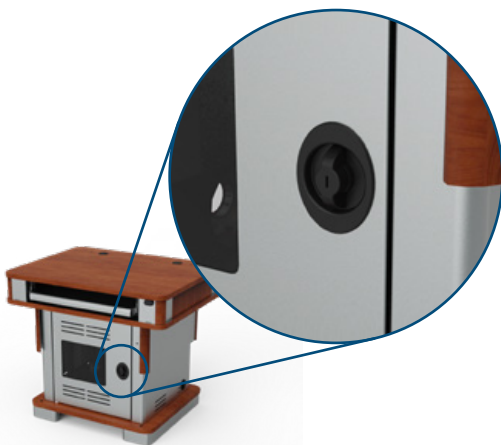

Honors Lectern™

The height-adjustable Honors Lectern is the perfect mix of capability, flexibility, and aesthetics, unparalleled by any lectern on the market.

- » Height Adjustability
- » Small Footprint
- » Security
- » Easy AV Integration
- » Pull-Out Keyboard Tray
- » Branding and Customization

Monitor, computer & accessories not included. Options shown.

Honors Lectern Item# 55178

Height Adjustability

Whisper-quiet, durable electric lift system raises and lowers in seconds

Easy AV Integration

Simplify installation by adding AV equipment to the optional 12RU Rack Cube before integrating it into your lectern

Small Footprint

Maximizes AV storage in the smallest of spaces

Pull-Out Keyboard Tray

Pull-out worksurface / keyboard tray supports a large keyboard and mouse

Security

Removable, locking audience-side panel and instructor-side door provide access to internal equipment