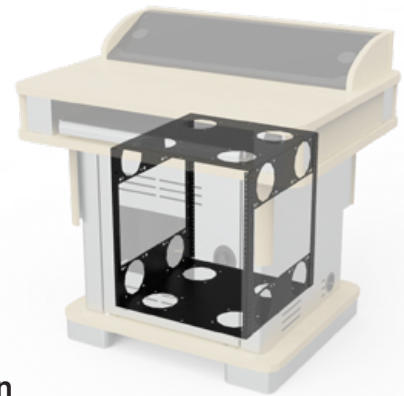

Honors Lectern™

The height-adjustable Honors Lectern is the perfect mix of capability, flexibility, and aesthetics, unparalleled by any lectern on the market.

- » Height Adjustability
- » Small Footprint
- » Security
- » Easy AV Integration
- » Pull-Out Keyboard Tray
- » Branding and Customization

Monitor, computer & accessories not included. Options shown.

Honors Lectern Item# 55178

Height Adjustability

Whisper-quiet, durable electric lift system raises and lowers in seconds

Easy AV Integration

Simplify installation by adding AV equipment to the optional 12RU Rack Cube before integrating it into your lectern

Small Footprint

Maximizes AV storage in the smallest of spaces

Pull-Out Keyboard Tray

Pull-out worksurface / keyboard tray supports a large keyboard and mouse

Security

Removable, locking audience-side panel and instructor-side door provide access to internal equipment