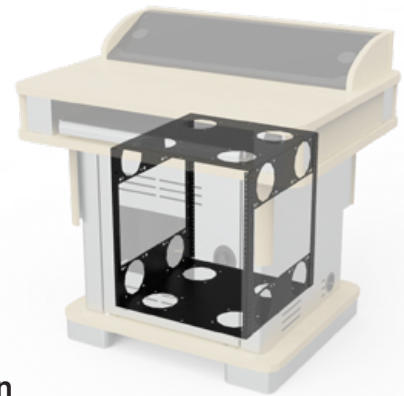

Easy AV Integration

Simplify installation by adding AV equipment to the optional 12RU Rack Cube before integrating it into your lectern