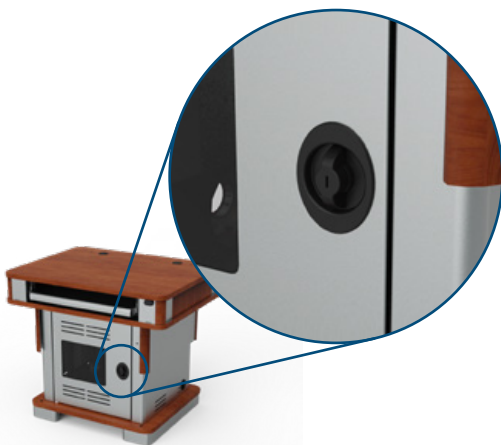

Security

Removable, locking audience-side panel and instructor-side door provide access to internal equipment