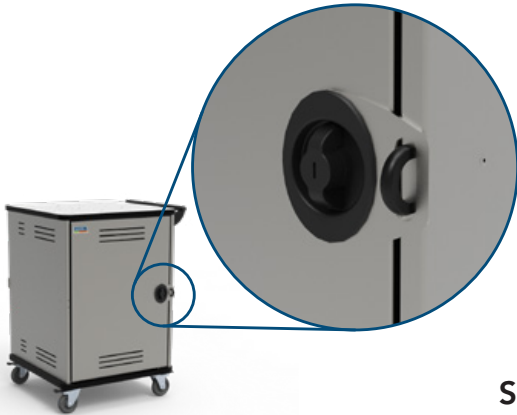

Cloud32 Chromebook Cart™

The Cloud32 Chromebook Cart stores, transports, and charges up to 32 of the largest Chromebooks in one small footprint.

- » Small Footprint
- » Security
- » Cable Management
- » Mobility
- » 32 Storage and Charging Bays
- » Removable QuickBrick Trays

Laptops & accessories not included. Options shown.

Cloud32 Chromebook Cart Item# 55468

Small FootPrint

Fits into any classroom or learning space

32 Storage and Charging Bays

Bay size and power outlet spacing allows for use with Chromebooks up to 14"

Security

Dual-bolt keyed lock and hasp for superior protection and security

Mobility

Deluxe locking balloon wheels provide best-in-class mobility

Removable QuickBrick Trays

Removable QuickBrick trays simplify wiring

Cable Management

Overhead charging cords are perfectly placed for connecting to devices