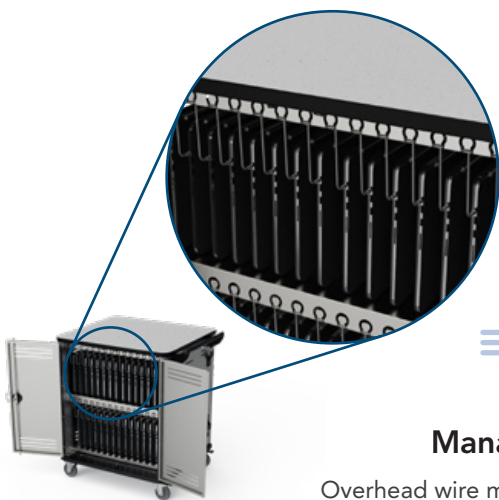

Laptops & accessories not included. Options shown.

Pro32 Notebook Cart Item# 55472

Small Footprint

Small footprint fits into any classroom space

Removable QuickBrick Tray

Removable QuickBrick™ wiring trays with retaining straps for charge adapters

Security

Dual-bolt keyed lock and hasp for superior protection and security

Superior Ventilation

Chimney-effect ventilation keeps equipment from overheating

Cable Management

Overhead wire management frees up bay space for quick plug in