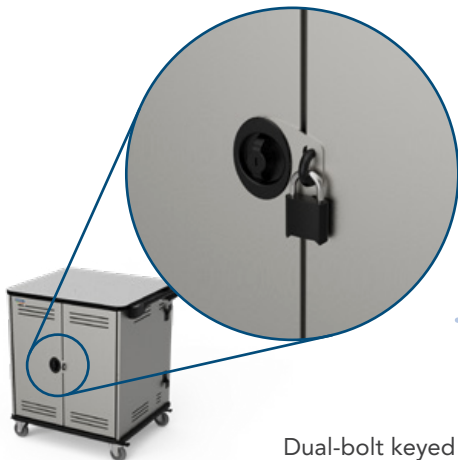

Laptops & accessories not included. Options shown.

Pro32 Notebook Cart Item# 55472

Small Footprint

Small footprint fits into any classroom space

Removable QuickBrick Tray

Removable QuickBrick™ wiring trays with retaining straps for charge adapters

Security

Dual-bolt keyed lock and hasp for superior protection and security

Superior Ventilation

Chimney-effect ventilation keeps equipment from overheating

Cable Management

Overhead wire management frees up bay space for quick plug in