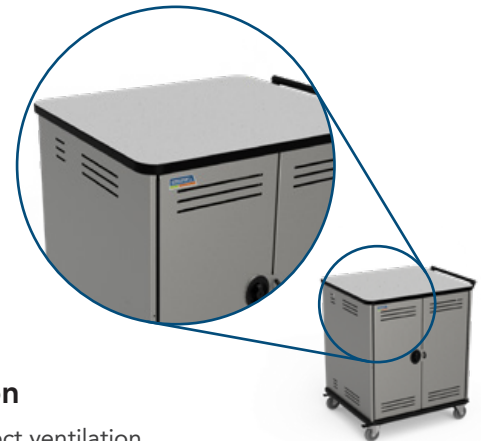

Pro32 Notebook Cart™

The Pro32 Notebook Cart stores, transports, and charges up to 32 notebooks or laptops and combines full-size storage with a space-saving footprint

- » Small Footprint
- » Security
- » Cable Management
- » Removable QuickBrick Tray
- » Superior Ventilation
- » Mobility

Laptops & accessories not included. Options shown.

Pro32 Notebook Cart Item# 55472

Small Footprint

Small footprint fits into any classroom space

Removable QuickBrick Tray

Removable QuickBrick™ wiring trays with retaining straps for charge adapters

Security

Dual-bolt keyed lock and hasp for superior protection and security

Superior Ventilation

Chimney-effect ventilation keeps equipment from overheating

Cable Management

Overhead wire management frees up bay space for quick plug in