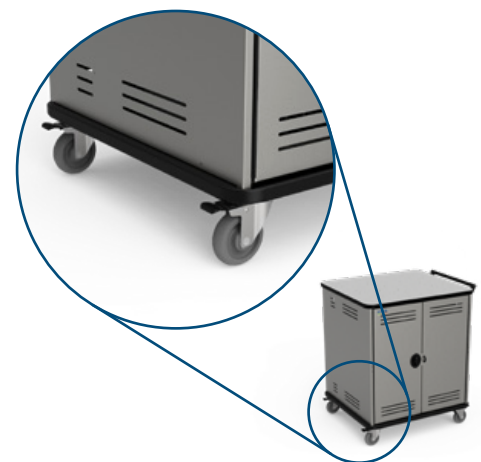

Pro32 Notebook Cart™

The Pro32 Notebook Cart stores, transports, and charges up to 32 notebooks or laptops and combines full-size storage with a space-saving footprint

- » Small Footprint
- » Security
- » Cable Management
- » Removable QuickBrick Tray
- » Superior Ventilation
- » Mobility

Laptops & accessories not included. Options shown.

Pro32 Notebook Cart Item# 55472

Small Footprint

Small footprint fits into any classroom space

Removable QuickBrick Tray

Removable QuickBrick™ wiring trays with retaining straps for charge adapters

Security

Dual-bolt keyed lock and hasp for superior protection and security

Superior Ventilation

Chimney-effect ventilation keeps equipment from overheating

Cable Management

Overhead wire management frees up bay space for quick plug in

Mobility

Deluxe 4-inch locking balloon wheels provide best-in-class mobility