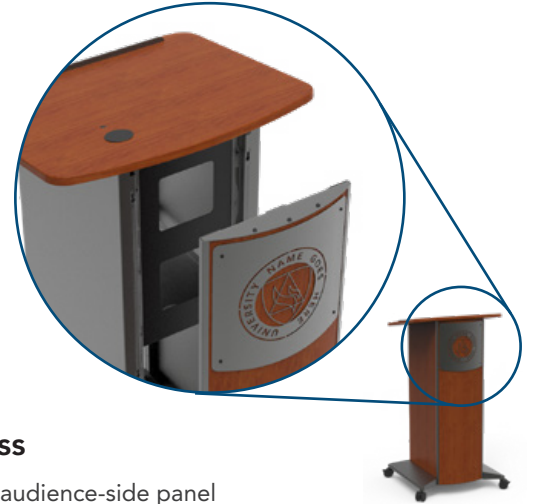

# SLIM Lectern™

The AV-ready SLIM Lectern can go anywhere with its compact, space-saving design.

- » Removable 6RU Rack Cube
- » Easy AV Access
- » Small Footprint
- » Branding & Customization
- » Mobility
- » Optional Locking Door

## Removable 6RU Rack Cube

Add AV equipment to the slide in Rack Cube to simplify integration

## Easy AV Access

Removable audience-side panel provides easy AV access to equipment