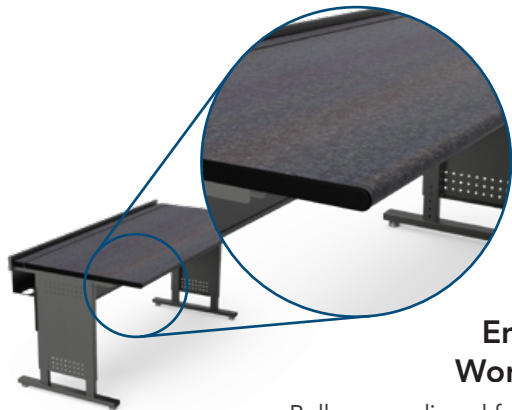

Ergonomic Worksurface

Bullnose, radiused front edge on worksurface relieves pressure and contact stress on wrists