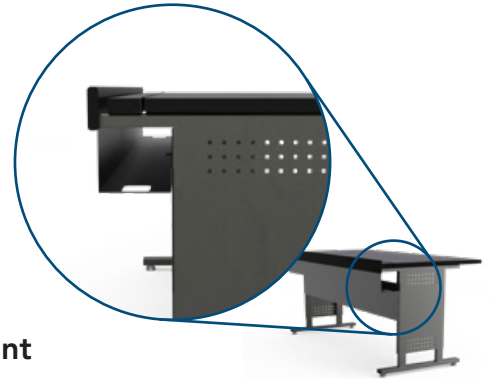

- » Flip-Top Door
- » Height Adjustability
- » Workspace Size Options
- » ADA Compatibility
- » Cable Management
- » Ergonomic Workspace

Shown: Evolution Stand-Up Desk (38930)

Monitor, computer & accessories not included. Options shown.

Evolution Computer Desks

Item# 38901ADJ | 38904ADJ | 38905ADJ | 38912ADJ |
38915ADJ | 38916ADJ | 38930

Flip Top Door

Full-length flip-top door for easy cable and wire access

ADA Compatibility

Legs located at edges of desk provide plenty of legroom to meet criteria for ADA compliance

Worksurface Size Options

Available in multiple depths and widths to fit your needs

Cable Management

Cord channel conveniently keeps computer wires and cables out of the way and is wide enough for most power strips

Ergonomic Worksurface

Bullnose, radiused front edge on worksurface relieves pressure and contact stress on wrists

Height Adjustability

Worksurface height can be adjusted manually from 24" to 32" to accommodate any user