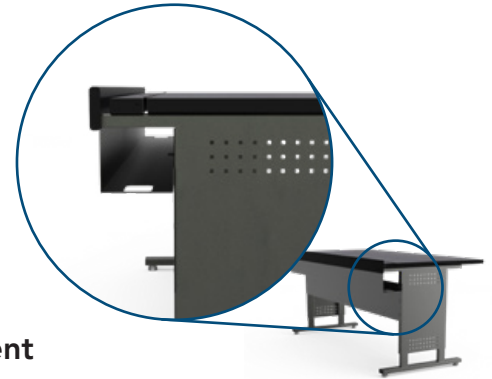

Ergonomic Worksurface

Bullnose, radiused front edge on worksurface relieves pressure and contact stress on wrists