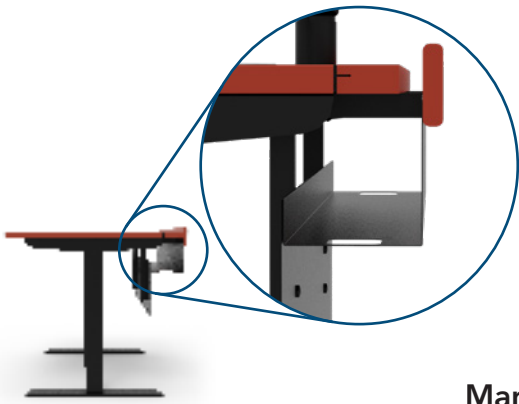

Esports Evolution Electric Sit-to-Stand Desk

Item# 38926