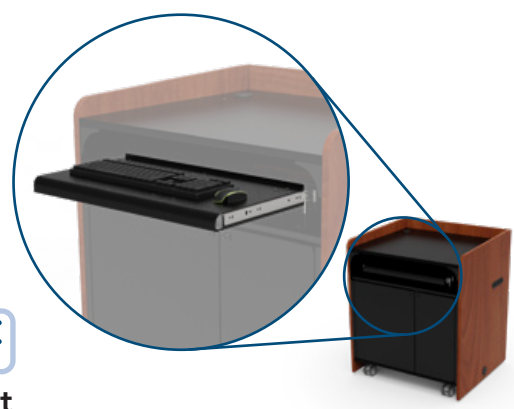

CORE Lectern™

The outer side panel assembly and removable audience-side panel simplify integration and provide a professional look that matches any décor.

- » Metal Core
- » Security
- » Easy AV Access
- » Branding & Customization
- » Mobility
- » Pullout Keyboard Tray

Monitors, laptops & accessories not included. Options shown.

CORE Lectern Item# 55548-55550

Metal Core

Quick-ship core helps keep integrators ahead of the curve

Branding & Customization

Custom logo panel and colors to match decor and extend school branding

Security

Locking, instructor-side doors provide security and easy access to rack components

Mobility

Twin wheel casters for easy mobility (2 locking, 2 non-locking)

Easy AV Access

Removable locking audience-side panel provides easy AV access

Pullout Keyboard Tray

Provides convenient keyboard access without cluttering the workspace