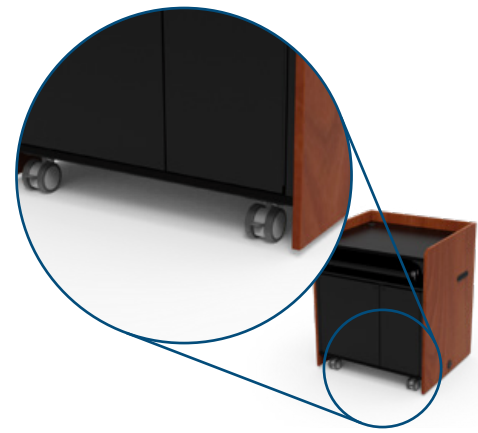

CORE Lectern™

The outer side panel assembly and removable audience-side panel simplify integration and provide a professional look that matches any décor.

- » Metal Core
- » Security
- » Easy AV Access
- » Branding & Customization
- » Mobility
- » Pullout Keyboard Tray

Monitors, laptops & accessories not included. Options shown.

CORE Lectern Item# 55548-55550

Metal Core

Quick-ship core helps keep integrators ahead of the curve

Branding & Customization

Custom logo panel and colors to match decor and extend school branding

Security

Locking, instructor-side doors provide security and easy access to rack components

Mobility

Twin wheel casters for easy mobility (2 locking, 2 non-locking)

Easy AV Access

Removable locking audience-side panel provides easy AV access

Pullout Keyboard Tray

Provides convenient keyboard access without cluttering the workspace