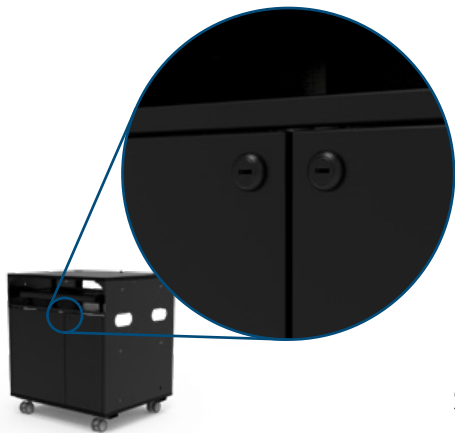

CORE Lectern™

The outer side panel assembly and removable audience-side panel simplify integration and provide a professional look that matches any décor.

- » Metal Core
- » Security
- » Easy AV Access
- » Branding & Customization
- » Mobility
- » Pullout Keyboard Tray

Monitors, laptops & accessories not included. Options shown.

CORE Lectern Item# 55548-55550

Metal Core

Quick-ship core helps keep integrators ahead of the curve

Branding & Customization

Custom logo panel and colors to match decor and extend school branding

Security

Locking, instructor-side doors provide security and easy access to rack components

Mobility

Twin wheel casters for easy mobility (2 locking, 2 non-locking)

Easy AV Access

Removable locking audience-side panel provides easy AV access

Pullout Keyboard Tray

Provides convenient keyboard access without cluttering the workspace