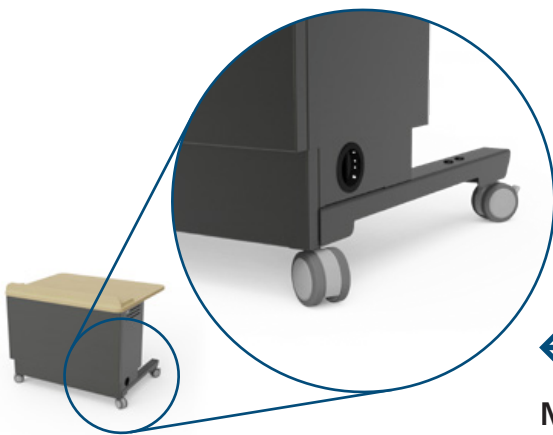

Freedom One eLift Lectern™

Adjust the Freedom One eLift Lectern's height with a touch of a button to maximize ergonomics and create the best fit for anyone.

- » Height Adjustability
- » ADA Compatibility
- » Equipment Rack Options
- » Mobility
- » Superior Ventilation
- » Branding and Customization

Raise the lectern from 28.5 to 42 inches in seconds to accommodate any user.

Equipment Rack Options

Equipment Rack available in 32" (14RU) or 39" (18RU) heights to accommodate your AV needs

Branding and Customization

Customize your lectern to fit any decor with a variety of color options and add an optional logo panel for branding

Mobility

Locking twin-wheel casters make it easy to move your workstation throughout your classroom

Height Adjustability

Adjustable-height workstation easily adjusts between seated or standing-use heights