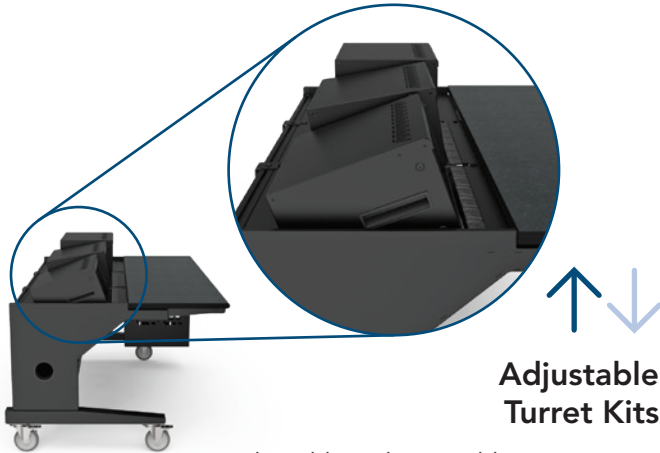

NEW

Shown: CTRL Trio Production Station (55578)

CTRL Duo & Trio Production Stations™

Whether you're editing, producing, or live streaming, the CTRL Production Station delivers the perfect blend of flexibility, functionality, and style to enhance your productivity.

Shown: CTRL Duo
Production Station (55579)

- » Adjustable Turret Kits
- » Removable Rear Panel
- » Monitor Mount Channel
- » 2 Size Options
- » Optional Unit-to-Unit Kit
- » Simplified Cable Routing

Monitors, computers & accessories not included. Options shown.

CTRL Duo & Trio Production Stations

Item# 55578, 55579

Adjustable Turret Kits

Adjustable and removable turret system for optimal accessibility to equipment

Removable Rear Panel

Removable rear panel with magnetic fasteners for effortless cable routing and serviceability

Monitor Mount Channel

Designed for flexible placement of monitor arms and peripherals

2 Size Options

Choose from 2 width options, Duo or Trio, tailored to your preferences

Optional Unit-to-Unit Kit

Combines two CTRL Production Stations into a single, cohesive setup