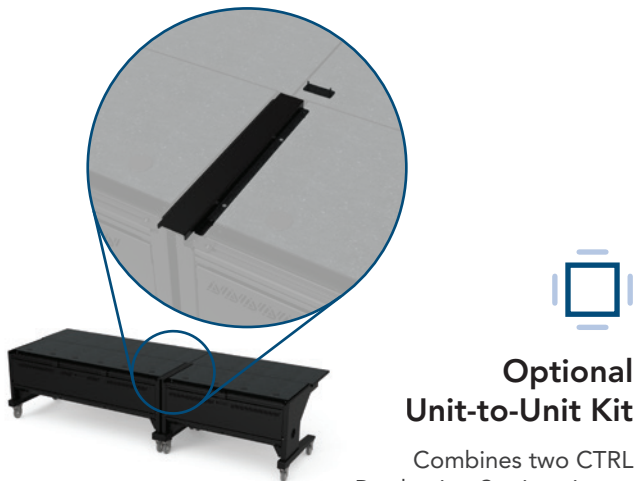

Shown: CTRL Duo
Production Station (55579)

- » Adjustable Turret Kits
- » Removable Rear Panel
- » Monitor Mount Channel
- » 2 Size Options
- » Optional Unit-to-Unit Kit
- » Simplified Cable Routing

Monitors, computers & accessories not included. Options shown.

CTRL Duo & Trio Production Stations

Item# 55578, 55579

Adjustable Turret Kits

Adjustable and removable turret system for optimal accessibility to equipment

Removable Rear Panel

Removable rear panel with magnetic fasteners for effortless cable routing and serviceability

Monitor Mount Channel

Designed for flexible placement of monitor arms and peripherals

2 Size Options

Choose from 2 width options, Duo or Trio, tailored to your preferences

Optional Unit-to-Unit Kit

Combines two CTRL Production Stations into a single, cohesive setup

Simplified Cable Routing

Ensures clean and structured cable routing with integrated grommets throughout