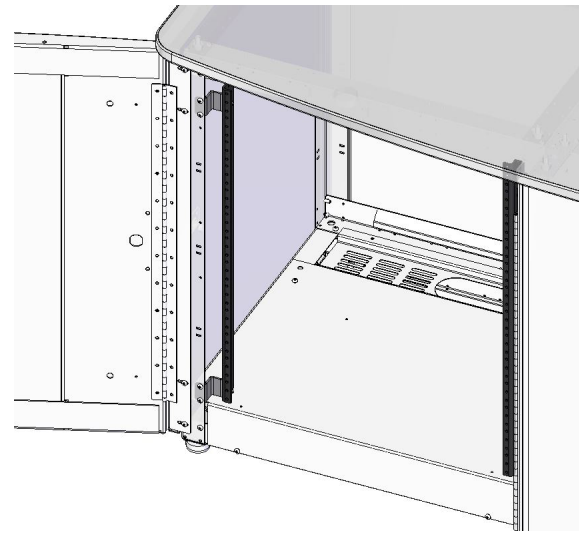

www.spectrumfurniture.com

800-235-1262, 715-723-6750

Thank you for purchasing Spectrum products!

(2) 050641
13RU Rack Rail
22-3/4"

(8) 0100167
8-32 x 1/2" PH
thread-cutting
screw

(4) 021587
8-32 x 1/2" PHMS

(4) 021588
8-32 Keps nut

(4) 0151006
Mounting bracket

13RU Fixed Rack Rail (for AV Credenza 55532) 55535

Note: Do not tighten fasteners completely until all have been installed. Keeping them loose will help with alignment during assembly.