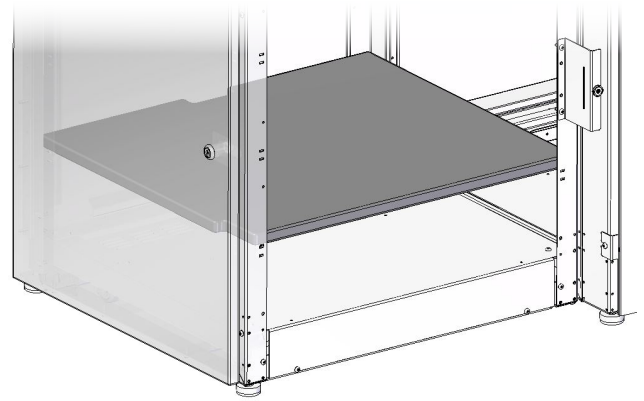

www.spectrumfurniture.com

800-235-1262, 715-723-6750

Thank you for purchasing Spectrum products!

(1) 0151058
MDF Shelf

(4) 026022
Clip

Adjustable Shelf for AV Credenza 55541

Installation

1. Install the (4) clips into the corner slots of the bay frames. Be sure all clips are at the same height and locked into place. **Figure 1.**
2. Set the shelf onto the clips.