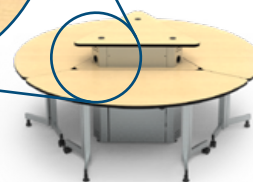

ADA Compatibility

Each table offers generous knee space to meet ADA compliance

Technology Driven

The technology hub holds most equipment necessary for collaboration environments

Cable Management

Pedestal riser comes with three grommets for convenient cable management

Versatile Design

Break out as teams then slide back together for group interaction

Mobility

Table comes with 4 casters and 4 glides to customize the mobility in any space