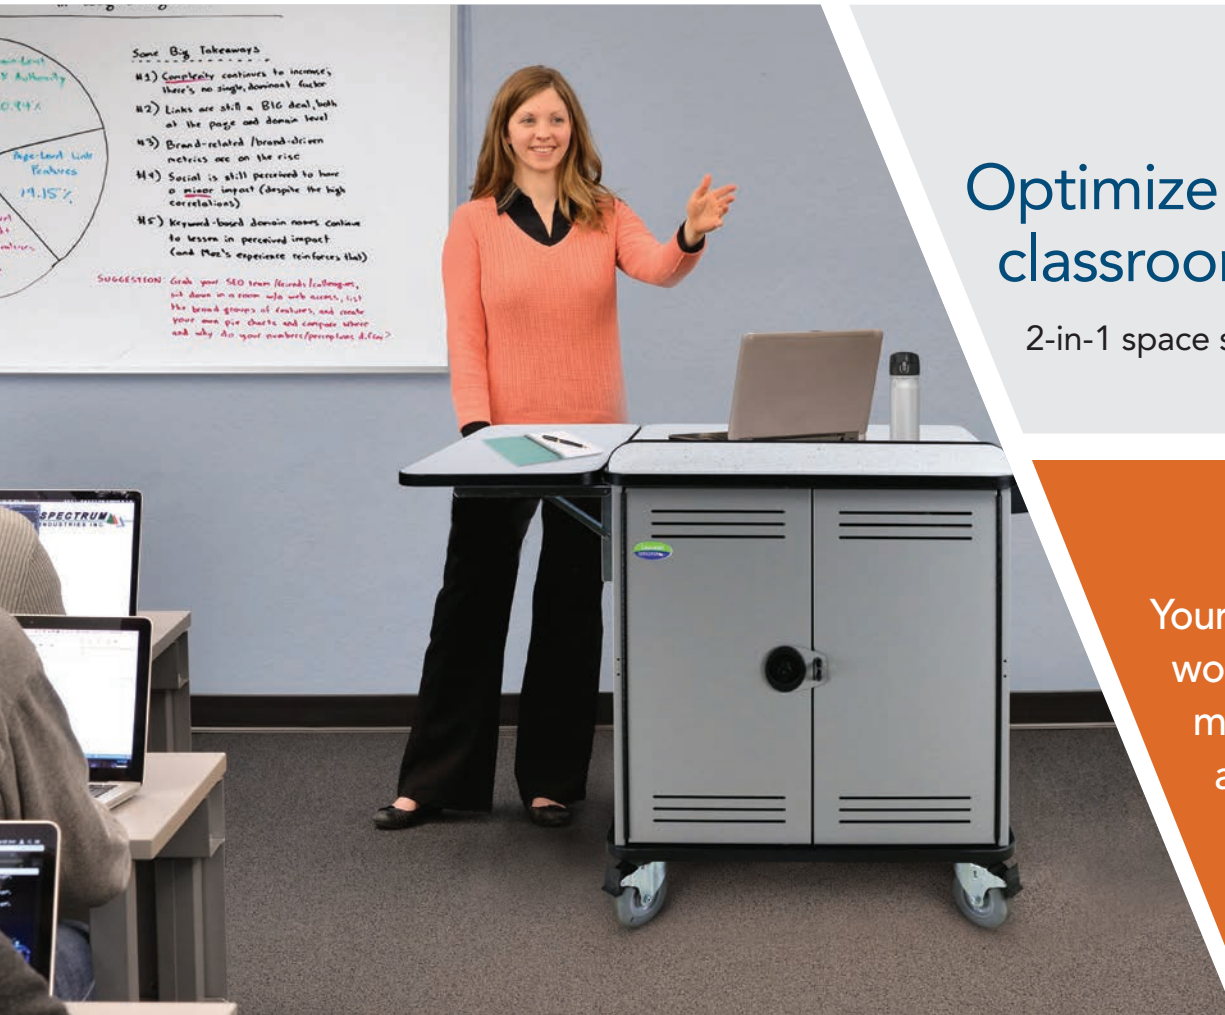

NEW!

Pro32™ | Cloud40™ Flex Lecterns

Optimize your classroom

2-in-1 space saving solution

Your instructor workstation and mobile device cart, all in one small footprint

STORAGE AND INSTRUCTION

Store-&-Charge

- Pro32 Flex Lectern can store and charge 32 laptops, Chromebooks, and tablets up to 15.6"
- Cloud40 Flex Lectern can store and charge 40 laptops, Chromebooks, and tablets up to 14"
- Easy access to devices from audience side
- ETL listed to UL 60950-1 standard

2-in-1 Solution

- Small footprint fits into any classroom space
- Holds 32 or 40 devices - perfect for large classes
- Surround enhances privacy for instructors during lectures and presentations
- Flip-Up Shelf allows for additional workspace space

Secure & Durable

- Dual-bolt keyed lock and hasp for superior protection and security
- Padded shelves protect devices from vibration during movement
- Powder coated, heavy-gauge steel construction for vault-like security
- High-pressure laminate worksurface is impact and scratch resistant