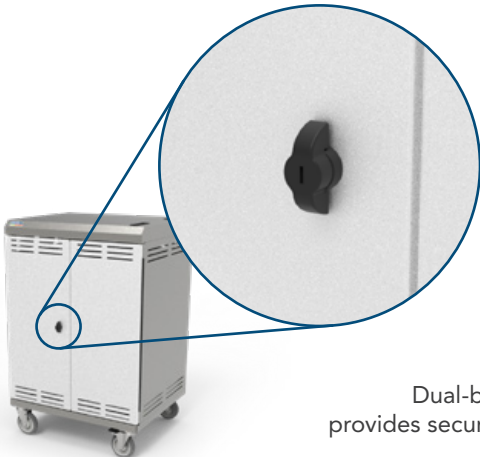

*VR goggles and controllers, laptops & accessories not included. Storage capacity may vary depending on the size of the goggles. See website for more details. Options shown.

Immersion XR Cart Item# 55564

Pull-Out Drawers

Pull-out drawer for easy access to equipment

Cable Management

Cables are kept out of the way by using the wiring space located under the foam

Security

Dual-bolt keyed lock provides security for devices

Custom Fit Foam

Available with custom fitted foams for Quest 2 Elite or Soft Strap, Edupro or Pico Neo 3 goggles, and a universal foam option for others

Superior Ventilation

Ventilated doors and panels keep devices and chargers cool