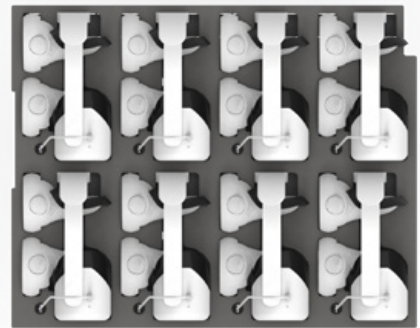

Pull-Out Drawers

Pull-out drawer for easy access to equipment

Cable Management

Cables are kept out of the way by using the wiring space located under the foam

Security

Dual-bolt keyed lock provides security for devices

Custom Fit Foam

Available with custom fitted foams for Quest 2 Elite or Soft Strap, Edupro or Pico Neo 3 goggles, and a universal foam option for others

Superior Ventilation

Ventilated doors and panels keep devices and chargers cool