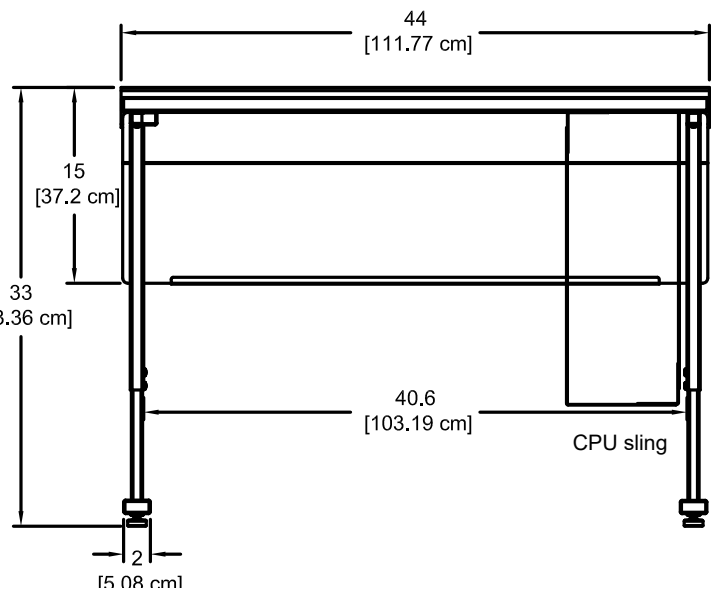

## Specifications

Sizes available	44"W [111.8 cm] x 30"D [76.2 cm] 36"W [91.4 cm] x 30"D [76.2 cm]
Heights available	24-32"H [61 - 81.3 cm] (adjustable in 1" increments)
Cord channel dims	4.97"D [12.6 cm] x 4.5"H [11.4 cm]
ADA-compliance*	 <ul style="list-style-type: none"> <li>• 1 ADA seat per table</li> </ul> <p><i>*Minimum ADA guidelines for knee clearances are 30"W x 19"D x 27"H</i></p>
Certifications / Compliance	<ul style="list-style-type: none"> <li>• SCS Indoor Advantage Certified</li> <li>• Meets or exceeds applicable ANSI-BIFMA test standards</li> </ul>
Unit weight (nominal)	N/A
Shipping weight (nominal)	95 lb [43.1 kg] - 44"W 72 lb [33 kg] - 36"W

Hunter Green edgeband and chair rail

Yellow edgeband and chair rail

Purple edgeband and chair rail

44"W Esports Evolution Desk  
 (shown with optional 95500 CPU sling)

Note: When determining leg spacing on Evolution desks with an optional CPU sling (95500 shown,) subtract 7.875", 8.875", or 9.875" (adjustable sling widths) from the 40.6" leg spacing dimension.

Dimensions:	(44"W) 43.75"W [111.1 cm]	x 9.67"H [24.6 cm]
	(36"W) 35.75"W [903.8 cm]	
Available logo area:	(44"W) 33"W [83.8 cm]	x 7.75"H [19.7 cm]
	(36"W) 21"W [68.6 cm]	
Shipping weight:	10 lb [4.54 kg]	

Dimensions:	8.64"W [21.94 cm] x 14.6"H [37.09 cm]	
Available logo area:	8"W [20.31 cm] x 12.5"H [31.75 cm]	
Shipping weight:	4 lb [1.82 kg]	