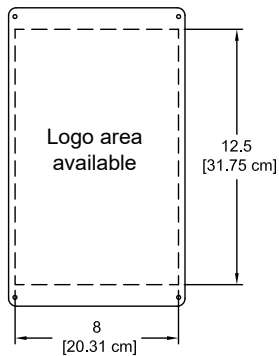

## Specifications

Sizes available	44"W [111.8 cm] x 30"D [76.2 cm] 36"W [91.4 cm] x 30"D [76.2 cm]
Heights available	24-32"H [61 - 81.3 cm] (adjustable in 1" increments)
Cord channel dims	4.97"D [12.6 cm] x 4.5"H [11.4 cm]
ADA-compliance*	 <ul style="list-style-type: none"> <li>• 1 ADA seat per table</li> </ul> <p><i>*Minimum ADA guidelines for knee clearances are 30"W x 19"D x 27"H</i></p>
Certifications / Compliance	<ul style="list-style-type: none"> <li>• SCS Indoor Advantage Certified</li> <li>• Meets or exceeds applicable ANSI-BIFMA test standards</li> </ul>
Unit weight (nominal)	N/A
Shipping weight (nominal)	95 lb [43.1 kg] - 44"W 72 lb [33 kg] - 36"W

36"W Esports Evolution Desk  
 (shown with optional 95500 CPU sling)

Dimensions:	(44"W) 43.75"W [111.1 cm]	x 9.67"H [24.6 cm]
	(36"W) 35.75"W [903.8 cm]	
Available logo area:	(44"W) 33"W [83.8 cm]	x 7.75"H [19.7 cm]
	(36"W) 21"W [68.6 cm]	
Shipping weight:	10 lb [4.54 kg]	

Dimensions:	8.64"W [21.94 cm] x 14.6"H [37.09 cm]	
Available logo area:	8"W [20.31 cm] x 12.5"H [31.75 cm]	
Shipping weight:	4 lb [1.82 kg]	