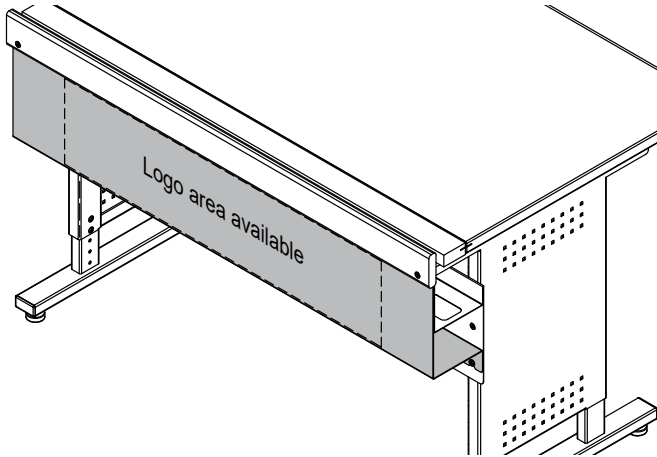

Accessories

Modesty Panel Logo Kit

22904 - 44" desk
23342 - 36" desk

- Attaches to audience-side of desk
- Available with black, white, matching, or printed laminate backer
- To get panel customized-contact Spectrum for details
- New logos require a first time logo charge
- Customer-installed

Dimensions:	(44"W) 43.75"W [111.1 cm]	x 9.67"H [24.6 cm]
	(36"W) 35.75"W [903.8 cm]	
Available logo area:	(44"W) 33"W [83.8 cm]	x 7.75"H [19.7 cm]
	(36"W) 21"W [68.6 cm]	
Shipping weight:	10 lb [4.54 kg]