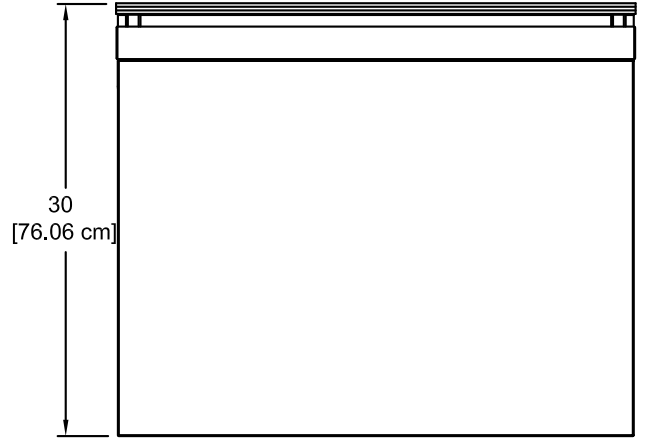

Hunter Green edgeband and chair rail

Yellow edgeband and chair rail

Purple edgeband and chair rail

44"W Esports Evolution Desk  
 (shown with optional 95500 CPU sling)

Note: When determining leg spacing on Evolution desks with an optional CPU sling (95500 shown,) subtract 7.875", 8.875", or 9.875" (adjustable sling widths) from the 40.6" leg spacing dimension.

36"W Esports Evolution Desk  
 (shown with optional 95500 CPU sling)

Dimensions:	(44"W) 43.75"W [111.1 cm]	x 9.67"H [24.6 cm]
	(36"W) 35.75"W [903.8 cm]	
Available logo area:	(44"W) 33"W [83.8 cm]	x 7.75"H [19.7 cm]
	(36"W) 21"W [68.6 cm]	
Shipping weight:	10 lb [4.54 kg]	

Dimensions:	8.64"W [21.94 cm] x 14.6"H [37.09 cm]	
Available logo area:	8"W [20.31 cm] x 12.5"H [31.75 cm]	
Shipping weight:	4 lb [1.82 kg]	