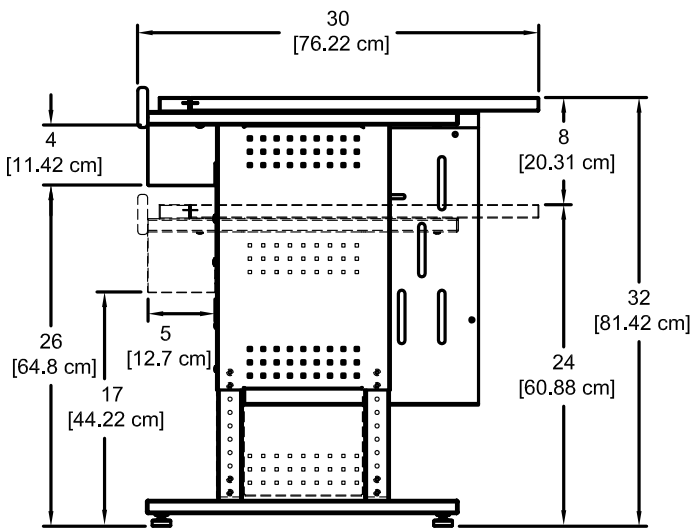

## Specifications

Sizes available	44"W [111.8 cm] x 30"D [76.2 cm] 36"W [91.4 cm] x 30"D [76.2 cm]
Heights available	24-32"H [61 - 81.3 cm] (adjustable in 1" increments)
Cord channel dims	4.97"D [12.6 cm] x 4.5"H [11.4 cm]
ADA-compliance*	 <ul style="list-style-type: none"> <li>• 1 ADA seat per table</li> </ul> <p><i>*Minimum ADA guidelines for knee clearances are 30"W x 19"D x 27"H</i></p>
Certifications / Compliance	<ul style="list-style-type: none"> <li>• SCS Indoor Advantage Certified</li> <li>• Meets or exceeds applicable ANSI-BIFMA test standards</li> </ul>
Unit weight (nominal)	N/A
Shipping weight (nominal)	95 lb [43.1 kg] - 44"W 72 lb [33 kg] - 36"W

Hunter Green edgeband and chair rail

Yellow edgeband and chair rail

Purple edgeband and chair rail

44"W Esports Evolution Desk  
 (shown with optional 95500 CPU sling)

Note: When determining leg spacing on Evolution desks with an optional CPU sling (95500 shown,) subtract 7.875", 8.875", or 9.875" (adjustable sling widths) from the 40.6" leg spacing dimension.

Dimensions:	(44"W) 43.75"W [111.1 cm]	x 9.67"H [24.6 cm]
	(36"W) 35.75"W [903.8 cm]	
Available logo area:	(44"W) 33"W [83.8 cm]	x 7.75"H [19.7 cm]
	(36"W) 21"W [68.6 cm]	
Shipping weight:	10 lb [4.54 kg]	

Dimensions:	8.64"W [21.94 cm] x 14.6"H [37.09 cm]	
Available logo area:	8"W [20.31 cm] x 12.5"H [31.75 cm]	
Shipping weight:	4 lb [1.82 kg]	