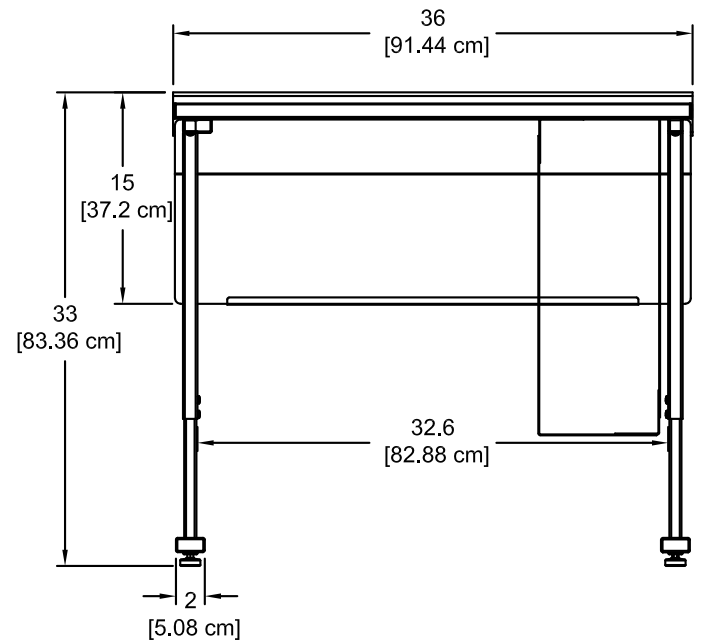

36"W Esports Evolution Desk
(shown with optional 95500 CPU sling)