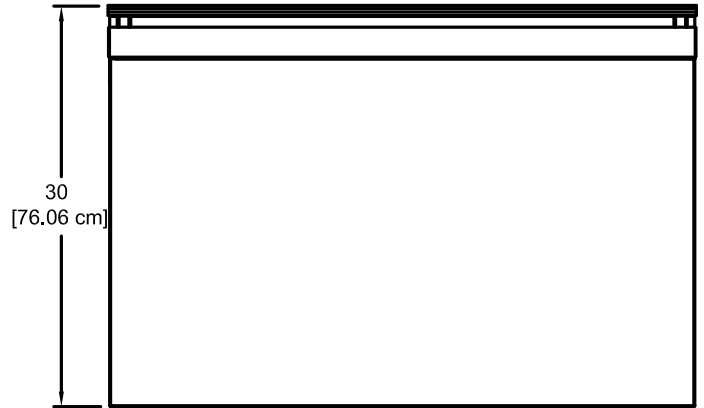

Hunter Green edgeband and chair rail

Yellow edgeband and chair rail

Purple edgeband and chair rail

44"W Esports Evolution Desk  
 (shown with optional 95500 CPU sling)

Note: When determining leg spacing on Evolution desks with an optional CPU sling (95500 shown,) subtract 7.875", 8.875", or 9.875" (adjustable sling widths) from the 40.6" leg spacing dimension.

36"W Esports Evolution Desk  
 (shown with optional 95500 CPU sling)

Dimensions:	(44"W) 43.75"W [111.1 cm]	x 9.67"H [24.6 cm]
	(36"W) 35.75"W [903.8 cm]	
Available logo area:	(44"W) 33"W [83.8 cm]	x 7.75"H [19.7 cm]
	(36"W) 21"W [68.6 cm]	
Shipping weight:	10 lb [4.54 kg]	

Dimensions:	8.64"W [21.94 cm] x 14.6"H [37.09 cm]	
Available logo area:	8"W [20.31 cm] x 12.5"H [31.75 cm]	
Shipping weight:	4 lb [1.82 kg]	