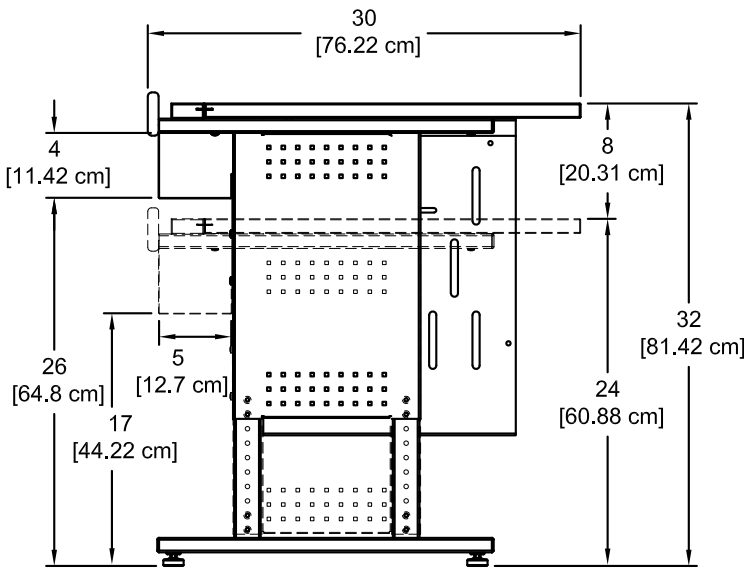

36"W Esports Evolution Desk
(shown with optional 95500 CPU sling)