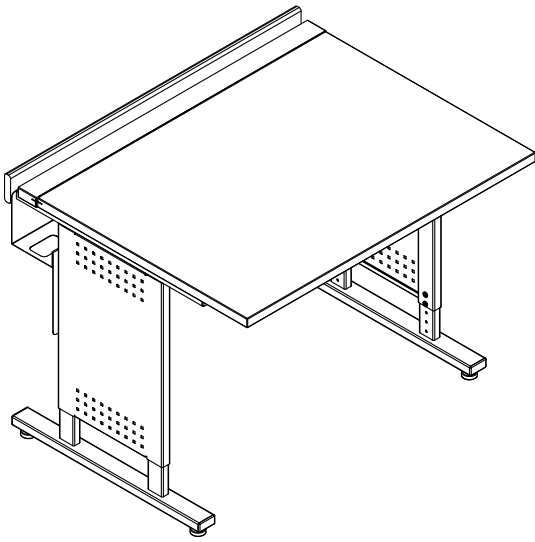

## Features and Benefits

- 44" and 36" wide versions create the perfect player space and maximizes arena capacity
- 30" depth allows plenty of room for peripherals and surface-mount CPU
- Height adjustable legs accommodate all gamers
- Scratch and impact-resistant high-pressure laminate top provides a durable, useful worksurface
- Durable powder coated steel chassis provides a long-lasting finish
- Continuous steel cord channel / modesty panel adds strength, keeps computer wires and cables out of the way, is wide enough for most power strips, and allows easy daisy chaining of desks.
- Legs located at edges of desk maximize leg room
- Connectable worksurfaces and optional accessories allow easy adaptation to Esports environments
- Full-length flip-top door for easy cable and wire-access
- Solid oak chair rail protects wires and cables, and the back of the desk
- Attractive steel insert panels
- Leveling glides keep desk level on uneven surfaces
- Matte black finish minimizes glare and player distraction
- Color accents match chairs and arena / team branding
- Optional flat panel monitor mount
- Desk ships "knocked-down" and can be assembled at the final location
- Warranted to be free of all defects in materials and workmanship for 10 years
- Designed and assembled in Chippewa Falls, WI, USA

Hunter Green edgeband and chair rail

Yellow edgeband and chair rail

Purple edgeband and chair rail

44"W Esports Evolution Desk  
 (shown with optional 95500 CPU sling)

Note: When determining leg spacing on Evolution desks with an optional CPU sling (95500 shown,) subtract 7.875", 8.875", or 9.875" (adjustable sling widths) from the 40.6" leg spacing dimension.

36"W Esports Evolution Desk  
 (shown with optional 95500 CPU sling)