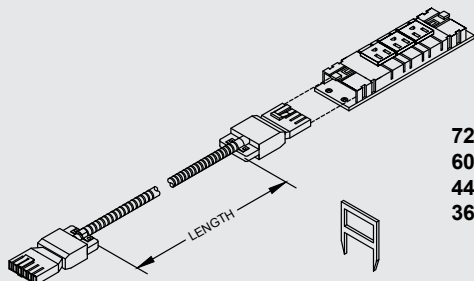

Single Circuit Power Kits

(Plugs into 3-prong AC wall outlet)

72" - 99063
60" - 99064
44" - 99066
36" - 99067