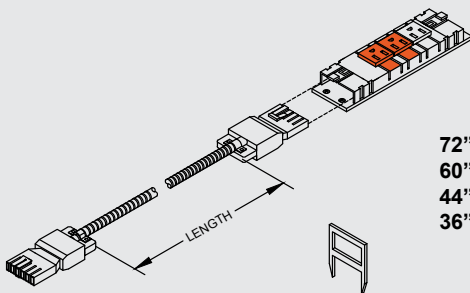

72" - 99011
60" - 99010
44" - 99009
36" - 99008