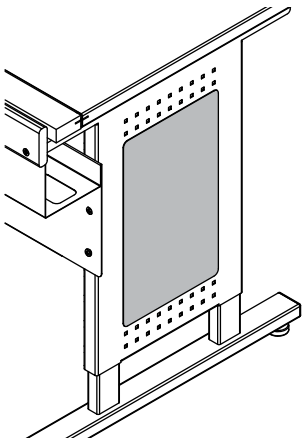

## Accessories

Dimensions:	(44"W) 43.75"W [111.1 cm]	x 9.67"H [24.6 cm]
	(36"W) 35.75"W [903.8 cm]	
Available logo area:	(44"W) 33"W [83.8 cm]	x 7.75"H [19.7 cm]
	(36"W) 21"W [68.6 cm]	
Shipping weight:	10 lb [4.54 kg]	