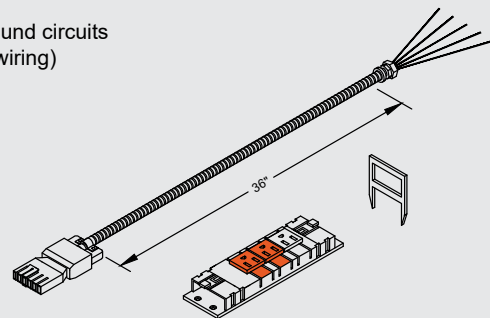

#### Single Circuit Power Kits

(Plugs into 3-prong AC wall outlet)

**72" - 99063**  
**60" - 99064**  
**44" - 99066**  
**36" - 99067**

#### Single Circuit Power Feed - 99070

with 36" flexible cord and 3-prong AC plug

#### EP8 Kits

Provides isolated ground circuits  
(requires hard-wiring)

**72" - 99011**  
**60" - 99010**  
**44" - 99009**  
**36" - 99008**