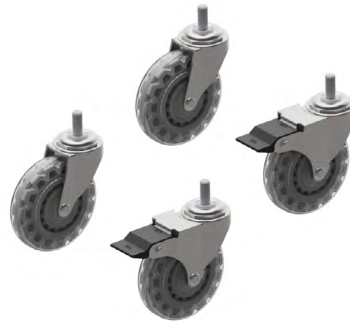

### Premium 3" Casters - 95042

- 3" diameter
- Provides desk mobility
- Two locking, two non-locking
- 5/16-18 x 3/4" threaded stem
- Raises overall desk height 2.75" compared to glides
- Not recommended for desks using unit-to-unit brackets