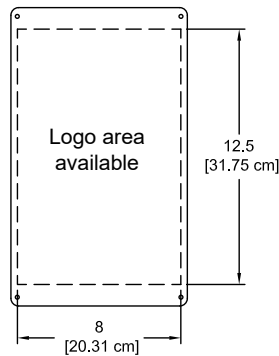

## Specifications

Sizes available	44"W [111.8 cm] x 30"D [76.2 cm] 36"W [91.4 cm] x 30"D [76.2 cm]
Heights available	24-32"H [61 - 81.3 cm] (adjustable in 1" increments)
Cord channel dims	4.97"D [12.6 cm] x 4.5"H [11.4 cm]
ADA-compliance*	 <ul style="list-style-type: none"> <li>• 1 ADA seat per table</li> </ul> <p><i>*Minimum ADA guidelines for knee clearances are 30"W x 19"D x 27"H</i></p>
Certifications / Compliance	<ul style="list-style-type: none"> <li>• SCS Indoor Advantage Certified</li> <li>• Meets or exceeds applicable ANSI-BIFMA test standards</li> </ul>
Unit weight (nominal)	N/A
Shipping weight (nominal)	95 lb [43.1 kg] - 44"W 72 lb [33 kg] - 36"W

### Adjustable CPU sling - 95500

- 8"-10"W x 17.5"D x 21"-23"H

Dimensions:	(44"W) 43.75"W [111.1 cm] (36"W) 35.75"W [903.8 cm]	x 9.67"H [24.6 cm]
Available logo area:	(44"W) 33"W [83.8 cm] (36"W) 21"W [68.6 cm]	x 7.75"H [19.7 cm]
Shipping weight:	10 lb [4.54 kg]	

Dimensions:	8.64"W [21.94 cm] x 14.6"H [37.09 cm]	
Available logo area:	8"W [20.31 cm] x 12.5"H [31.75 cm]	
Shipping weight:	4 lb [1.82 kg]	