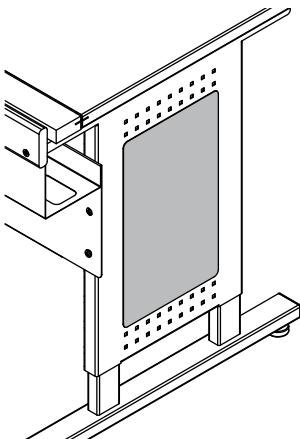

### Adjustable CPU sling - 95500

- 8"-10"W x 17.5"D x 21"-23"H

Dimensions:	(44"W) 43.75"W [111.1 cm] (36"W) 35.75"W [903.8 cm]	x 9.67"H [24.6 cm]
Available logo area:	(44"W) 33"W [83.8 cm] (36"W) 21"W [68.6 cm]	x 7.75"H [19.7 cm]
Shipping weight:	10 lb [4.54 kg]	