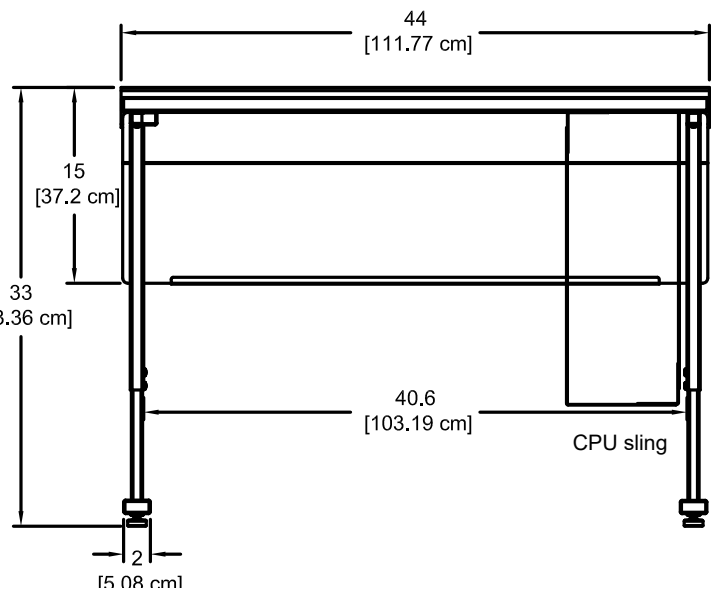

## Specifications

Sizes available	44"W [111.8 cm] x 30"D [76.2 cm] 36"W [91.4 cm] x 30"D [76.2 cm]
Heights available	24-32"H [61 - 81.3 cm] (adjustable in 1" increments)
Cord channel dims	4.97"D [12.6 cm] x 4.5"H [11.4 cm]
ADA-compliance*	 <ul style="list-style-type: none"> <li>• 1 ADA seat per table</li> </ul> <p><i>*Minimum ADA guidelines for knee clearances are 30"W x 19"D x 27"H</i></p>
Certifications / Compliance	<ul style="list-style-type: none"> <li>• SCS Indoor Advantage Certified</li> <li>• Meets or exceeds applicable ANSI-BIFMA test standards</li> </ul>
Unit weight (nominal)	N/A
Shipping weight (nominal)	95 lb [43.1 kg] - 44"W 72 lb [33 kg] - 36"W

Hunter Green edgeband and chair rail

Yellow edgeband and chair rail

Purple edgeband and chair rail

44"W Esports Evolution Desk  
 (shown with optional 95500 CPU sling)

Note: When determining leg spacing on Evolution desks with an optional CPU sling (95500 shown,) subtract 7.875", 8.875", or 9.875" (adjustable sling widths) from the 40.6" leg spacing dimension.

Dimensions:	(44"W) 43.75"W [111.1 cm] (36"W) 35.75"W [903.8 cm]	x 9.67"H [24.6 cm]
Available logo area:	(44"W) 33"W [83.8 cm] (36"W) 21"W [68.6 cm]	x 7.75"H [19.7 cm]
Shipping weight:	10 lb [4.54 kg]	

Dimensions:	8.64"W [21.94 cm] x 14.6"H [37.09 cm]	
Available logo area:	8"W [20.31 cm] x 12.5"H [31.75 cm]	
Shipping weight:	4 lb [1.82 kg]	