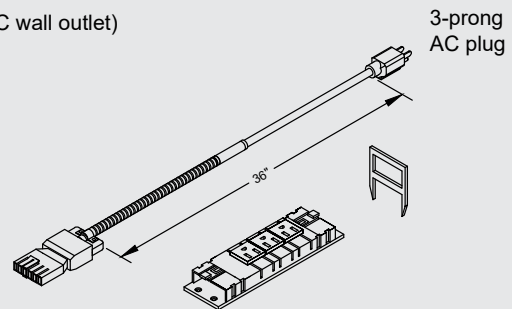

Single Circuit Power Feed - 99070
with 36" flexible cord and 3-prong AC plug