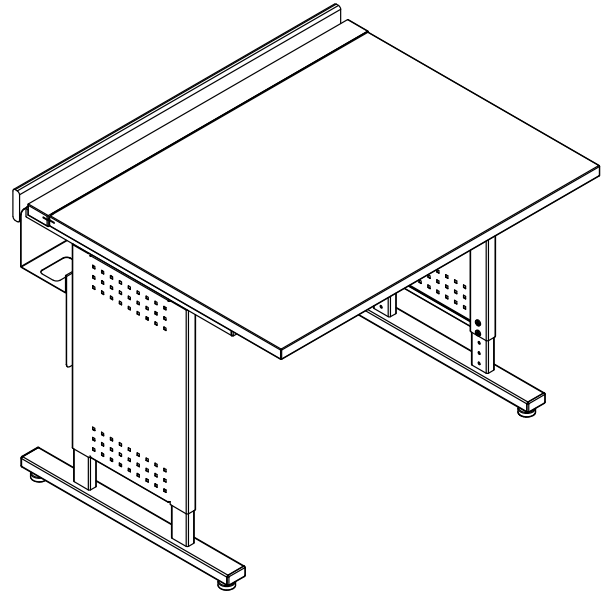

## Technical Specifications

44"W Desk	22860
36"W Desk	23211

44"W x 30"D

36"W x 30"D

*Evolve your Esports Classroom! Bring Spectrum's quality build, wire management, height adjustability, and years of IT furniture development to the arena, with the Esports Evolution Desk! Engineered to enhance your game play, the Esports Evolution desk provides a quality build with a minimalistic design creating an ample field of play and superior ergonomics. Don't settle for an "at home" gaming table, take your team to the winners circle again and again with Spectrum Industries' Evolution Esports desk.*

## Features and Benefits

- 44" and 36" wide versions create the perfect player space and maximizes arena capacity
- 30" depth allows plenty of room for peripherals and surface-mount CPU
- Height adjustable legs accommodate all gamers
- Scratch and impact-resistant high-pressure laminate top provides a durable, useful worksurface
- Durable powder coated steel chassis provides a long-lasting finish
- Continuous steel cord channel / modesty panel adds strength, keeps computer wires and cables out of the way, is wide enough for most power strips, and allows easy daisy chaining of desks.
- Legs located at edges of desk maximize leg room
- Connectable worksurfaces and optional accessories allow easy adaptation to Esports environments
- Full-length flip-top door for easy cable and wire-access
- Solid oak chair rail protects wires and cables, and the back of the desk
- Attractive steel insert panels
- Leveling glides keep desk level on uneven surfaces
- Matte black finish minimizes glare and player distraction
- Color accents match chairs and arena / team branding
- Optional flat panel monitor mount
- Desk ships "knocked-down" and can be assembled at the final location
- Warranted to be free of all defects in materials and workmanship for 10 years
- Designed and assembled in Chippewa Falls, WI, USA