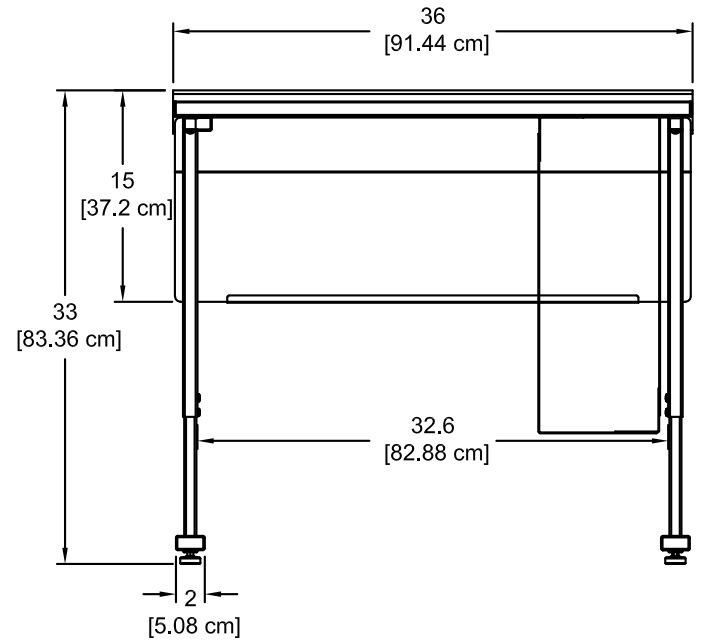

36"W Esports Evolution Desk
(shown with optional 95500 CPU sling)