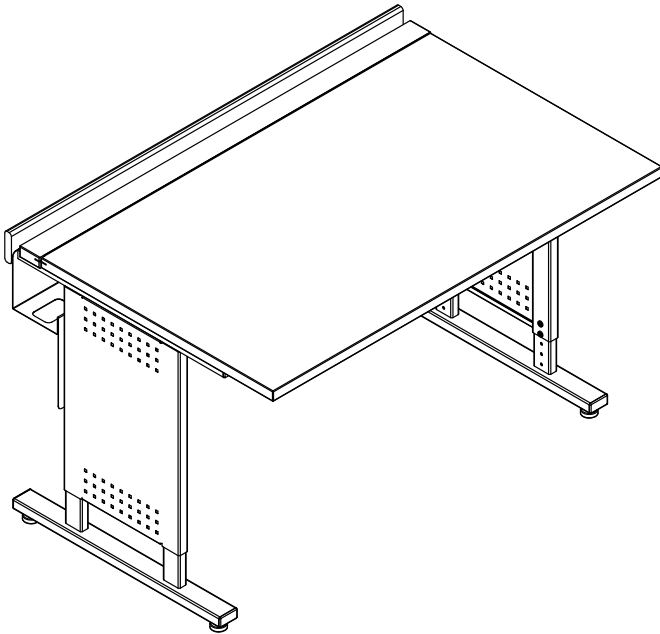

## Technical Specifications

44"W Desk	22860
36"W Desk	23211

44"W x 30"D

36"W x 30"D

*Evolve your Esports Classroom! Bring Spectrum's quality build, wire management, height adjustability, and years of IT furniture development to the arena, with the Esports Evolution Desk! Engineered to enhance your game play, the Esports Evolution desk provides a quality build with a minimalistic design creating an ample field of play and superior ergonomics. Don't settle for an "at home" gaming table, take your team to the winners circle again and again with Spectrum Industries' Evolution Esports desk.*

## Features and Benefits

- 44" and 36" wide versions create the perfect player space and maximizes arena capacity
- 30" depth allows plenty of room for peripherals and surface-mount CPU
- Height adjustable legs accommodate all gamers
- Scratch and impact-resistant high-pressure laminate top provides a durable, useful worksurface
- Durable powder coated steel chassis provides a long-lasting finish
- Continuous steel cord channel / modesty panel adds strength, keeps computer wires and cables out of the way, is wide enough for most power strips, and allows easy daisy chaining of desks.
- Legs located at edges of desk maximize leg room
- Connectable worksurfaces and optional accessories allow easy adaptation to Esports environments
- Full-length flip-top door for easy cable and wire-access
- Solid oak chair rail protects wires and cables, and the back of the desk
- Attractive steel insert panels
- Leveling glides keep desk level on uneven surfaces
- Matte black finish minimizes glare and player distraction
- Color accents match chairs and arena / team branding
- Optional flat panel monitor mount
- Desk ships "knocked-down" and can be assembled at the final location
- Warranted to be free of all defects in materials and workmanship for 10 years
- Designed and assembled in Chippewa Falls, WI, USA