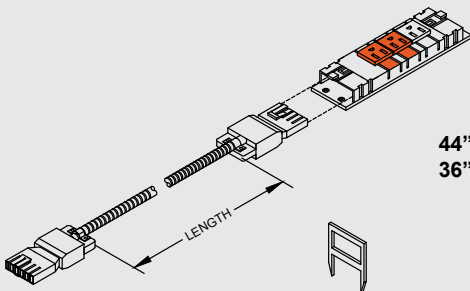

Dimensions:	(44"W) 43.75"W [111.1 cm] (36"W) 35.75"W [903.8 cm]	x 9.67"H [24.6 cm]
Available logo area:	(44"W) 33"W [83.8 cm] (36"W) 21"W [68.6 cm]	x 7.75"H [19.7 cm]
Shipping weight:	10 lb [4.54 kg]	

(Plugs into 3-prong AC wall outlet)

44" - 99066  
36" - 99067

**Single Circuit Power Feed - 99070**  
with 36" flexible cord and 3-prong AC plug

**EP8 Kits**

Provides isolated ground circuits  
(requires hard-wiring)