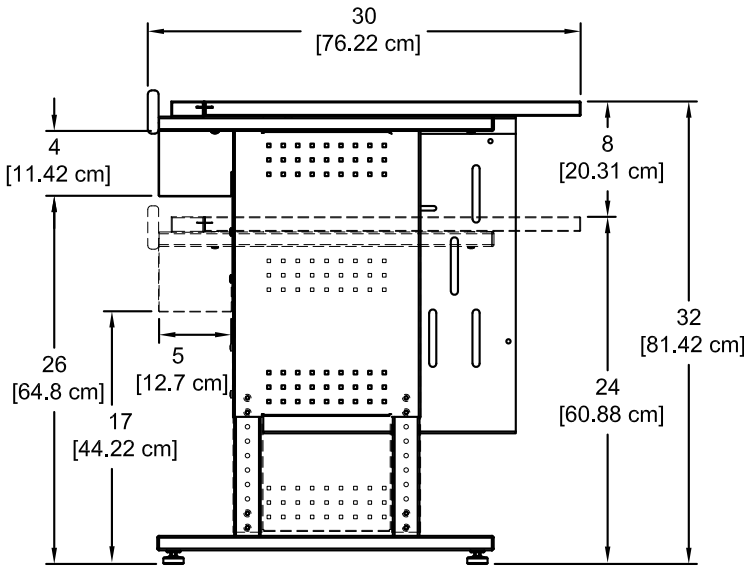

36"W Esports Evolution Desk
(shown with optional 95500 CPU sling)