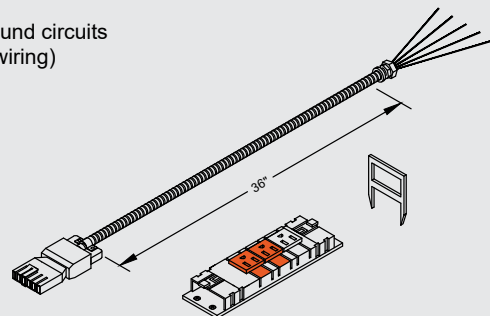

Note: The unit requires a 7" diameter of clearance to work with Qi-enabled phones placed in any orientation. The 3" dia cutout should be located on the worksurface at least 3.5" from any edge.

**Single Circuit Power Kits**

(Plugs into 3-prong AC wall outlet)

44" - 99066  
36" - 99067

**Single Circuit Power Feed - 99070**  
with 36" flexible cord and 3-prong AC plug

**EP8 Kits**

Provides isolated ground circuits  
(requires hard-wiring)

44" - 99009  
36" - 99008

**Base Power Feed - 99022**  
with 36" flexible cord

See [spectrumfurniture.com](http://spectrumfurniture.com) for the latest accessories and detailed warranty information.