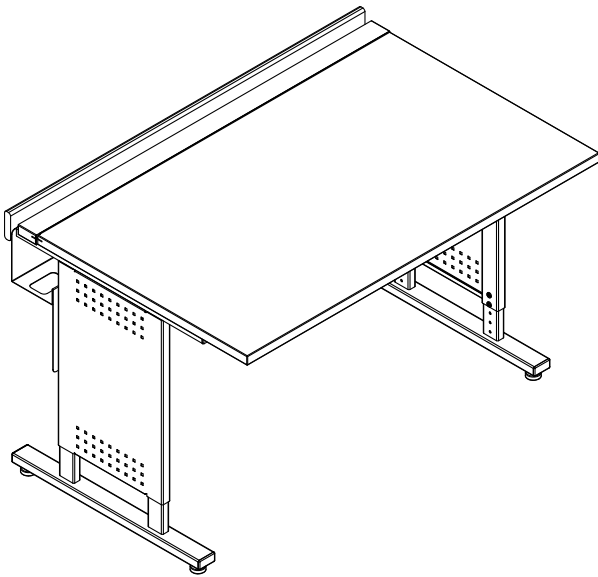

## Features and Benefits

- 44" and 36" wide versions create the perfect player space and maximizes arena capacity
- 30" depth allows plenty of room for peripherals and surface-mount CPU
- Height adjustable legs accommodate all gamers
- Scratch and impact-resistant high-pressure laminate top provides a durable, useful worksurface
- Durable powder coated steel chassis provides a long-lasting finish
- Continuous steel cord channel / modesty panel adds strength, keeps computer wires and cables out of the way, is wide enough for most power strips, and allows easy daisy chaining of desks.
- Legs located at edges of desk maximize leg room
- Connectable worksurfaces and optional accessories allow easy adaptation to Esports environments
- Full-length flip-top door for easy cable and wire-access
- Solid oak chair rail protects wires and cables, and the back of the desk
- Attractive steel insert panels
- Leveling glides keep desk level on uneven surfaces
- Matte black finish minimizes glare and player distraction
- Color accents match chairs and arena / team branding
- Optional flat panel monitor mount
- Desk ships "knocked-down" and can be assembled at the final location
- Warranted to be free of all defects in materials and workmanship for 10 years
- Designed and assembled in Chippewa Falls, WI, USA

Hunter Green edgeband and chair rail

Yellow edgeband and chair rail

Purple edgeband and chair rail

44"W Esports Evolution Desk  
 (shown with optional 95500 CPU sling)

Note: When determining leg spacing on Evolution desks with an optional CPU sling (95500 shown,) subtract 7.875", 8.875", or 9.875" (adjustable sling widths) from the 40.6" leg spacing dimension.