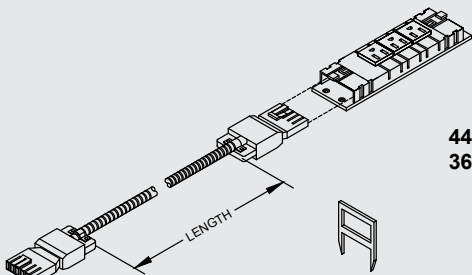

7-Outlet Power Strip - 99024

- Electrical Rating: AC 125V, 15 Amps
- 1000 Joules surge capacity
- 12' cord length
- LED switch
- UL Listed
- Shipping weight: 1.9 lb [.86 kg]

EM Wireless Charging Pad - 99057

- Uses electromagnetic technology to charge Qi V1.2 compliant IC devices ("Qi" enabled)
- LED to confirm pairing / charging
- Security tab prevents theft
- Requires 3" round cutout to be made by customer
- UL-certified

Note: The unit requires a 7" diameter of clearance to work with Qi-enabled phones placed in any orientation. The 3" dia cutout should be located on the worksurface at least 3.5" from any edge.

Single Circuit Power Kits

(Plugs into 3-prong AC wall outlet)

44" - 99066
36" - 99067