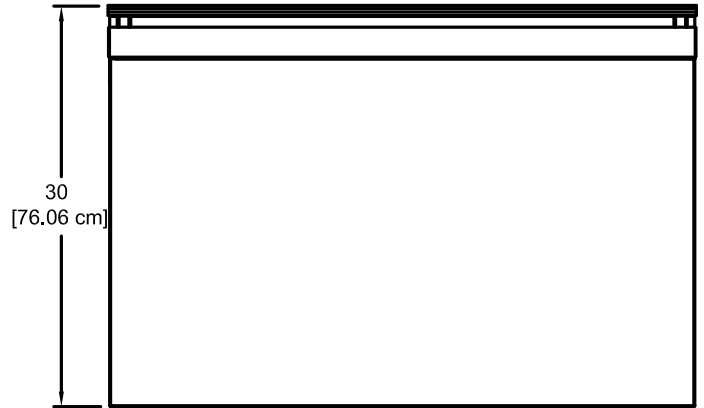

Hunter Green edgeband and chair rail

Yellow edgeband and chair rail

Purple edgeband and chair rail

44"W Esports Evolution Desk  
 (shown with optional 95500 CPU sling)

Note: When determining leg spacing on Evolution desks with an optional CPU sling (95500 shown,) subtract 7.875", 8.875", or 9.875" (adjustable sling widths) from the 40.6" leg spacing dimension.

36"W Esports Evolution Desk  
 (shown with optional 95500 CPU sling)

Dimensions:	(44"W) 43.75"W [111.1 cm] (36"W) 35.75"W [903.8 cm]	x 9.67"H [24.6 cm]
Available logo area:	(44"W) 33"W [83.8 cm] (36"W) 21"W [68.6 cm]	x 7.75"H [19.7 cm]
Shipping weight:	10 lb [4.54 kg]	

Dimensions:	8.64"W [21.94 cm] x 14.6"H [37.09 cm]	
Available logo area:	8"W [20.31 cm] x 12.5"H [31.75 cm]	
Shipping weight:	4 lb [1.82 kg]	