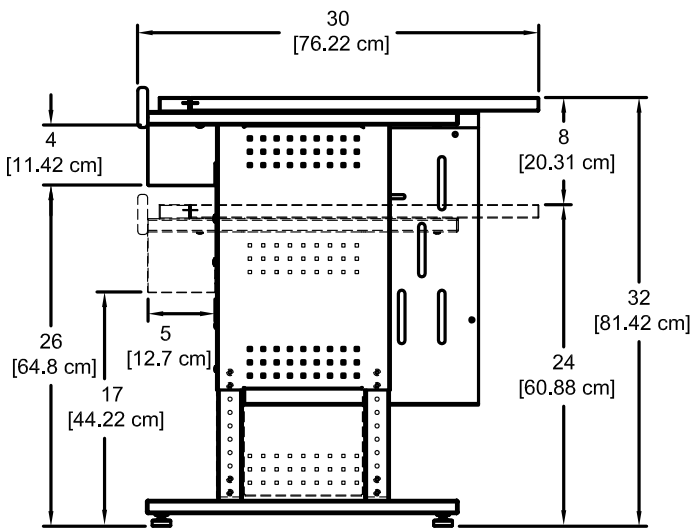

## Specifications

Sizes available	44"W [111.8 cm] x 30"D [76.2 cm] 36"W [91.4 cm] x 30"D [76.2 cm]
Heights available	24-32"H [61 - 81.3 cm] (adjustable in 1" increments)
Cord channel dims	4.97"D [12.6 cm] x 4.5"H [11.4 cm]
ADA-compliance*	 <ul style="list-style-type: none"> <li>• 1 ADA seat per table</li> </ul> <p><i>*Minimum ADA guidelines for knee clearances are 30"W x 19"D x 27"H</i></p>
Certifications / Compliance	<ul style="list-style-type: none"> <li>• SCS Indoor Advantage Certified</li> <li>• Meets or exceeds applicable ANSI-BIFMA test standards</li> </ul>
Unit weight (nominal)	N/A
Shipping weight (nominal)	95 lb [43.1 kg] - 44"W 72 lb [33 kg] - 36"W

Hunter Green edgeband and chair rail

Yellow edgeband and chair rail

Purple edgeband and chair rail

44"W Esports Evolution Desk  
 (shown with optional 95500 CPU sling)

Note: When determining leg spacing on Evolution desks with an optional CPU sling (95500 shown,) subtract 7.875", 8.875", or 9.875" (adjustable sling widths) from the 40.6" leg spacing dimension.

Dimensions:	(44"W) 43.75"W [111.1 cm] (36"W) 35.75"W [903.8 cm]	x 9.67"H [24.6 cm]
Available logo area:	(44"W) 33"W [83.8 cm] (36"W) 21"W [68.6 cm]	x 7.75"H [19.7 cm]
Shipping weight:	10 lb [4.54 kg]	

Dimensions:	8.64"W [21.94 cm] x 14.6"H [37.09 cm]	
Available logo area:	8"W [20.31 cm] x 12.5"H [31.75 cm]	
Shipping weight:	4 lb [1.82 kg]	