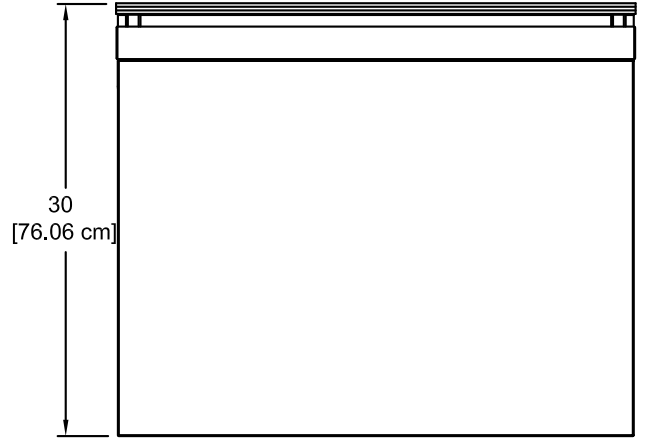

Hunter Green edgeband and chair rail

Yellow edgeband and chair rail

Purple edgeband and chair rail

44"W Esports Evolution Desk  
 (shown with optional 95500 CPU sling)

Note: When determining leg spacing on Evolution desks with an optional CPU sling (95500 shown,) subtract 7.875", 8.875", or 9.875" (adjustable sling widths) from the 40.6" leg spacing dimension.

36"W Esports Evolution Desk  
 (shown with optional 95500 CPU sling)

Dimensions:	(44"W) 43.75"W [111.1 cm] (36"W) 35.75"W [903.8 cm]	x 9.67"H [24.6 cm]
Available logo area:	(44"W) 33"W [83.8 cm] (36"W) 21"W [68.6 cm]	x 7.75"H [19.7 cm]
Shipping weight:	10 lb [4.54 kg]	

Dimensions:	8.64"W [21.94 cm] x 14.6"H [37.09 cm]	
Available logo area:	8"W [20.31 cm] x 12.5"H [31.75 cm]	
Shipping weight:	4 lb [1.82 kg]	