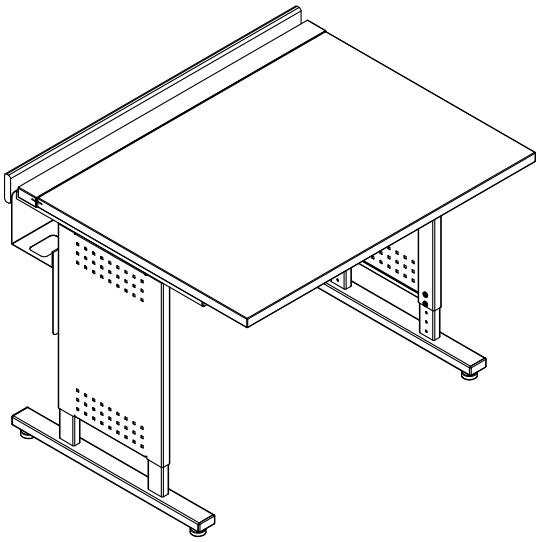

## Features and Benefits

- 44" and 36" wide versions create the perfect player space and maximizes arena capacity
- 30" depth allows plenty of room for peripherals and surface-mount CPU
- Height adjustable legs accommodate all gamers
- Scratch and impact-resistant high-pressure laminate top provides a durable, useful worksurface
- Durable powder coated steel chassis provides a long-lasting finish
- Continuous steel cord channel / modesty panel adds strength, keeps computer wires and cables out of the way, is wide enough for most power strips, and allows easy daisy chaining of desks.
- Legs located at edges of desk maximize leg room
- Connectable worksurfaces and optional accessories allow easy adaptation to Esports environments
- Full-length flip-top door for easy cable and wire-access
- Solid oak chair rail protects wires and cables, and the back of the desk
- Attractive steel insert panels
- Leveling glides keep desk level on uneven surfaces
- Matte black finish minimizes glare and player distraction
- Color accents match chairs and arena / team branding
- Optional flat panel monitor mount
- Desk ships "knocked-down" and can be assembled at the final location
- Warranted to be free of all defects in materials and workmanship for 10 years
- Designed and assembled in Chippewa Falls, WI, USA

Hunter Green edgeband and chair rail

Yellow edgeband and chair rail

Purple edgeband and chair rail

44"W Esports Evolution Desk  
 (shown with optional 95500 CPU sling)

Note: When determining leg spacing on Evolution desks with an optional CPU sling (95500 shown,) subtract 7.875", 8.875", or 9.875" (adjustable sling widths) from the 40.6" leg spacing dimension.

36"W Esports Evolution Desk  
 (shown with optional 95500 CPU sling)