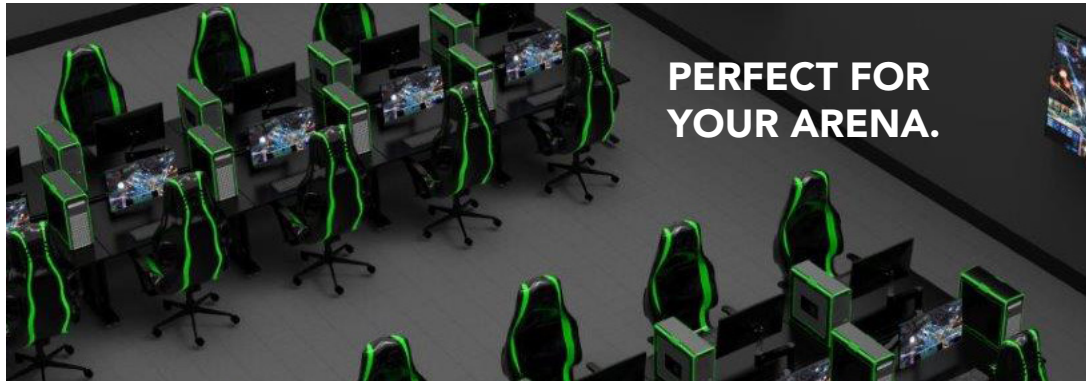

ARENA READY

- 44" width allows maximum player per arena capacity
- Cable management allows for easy daisy chaining of desk
- 30" depth allows plenty of space for surface mount CPU and game play
- Colored accents match chairs and arena branding

SUPERIOR CABLE MANAGEMENT FOR A CLEAN WORK SURFACE

6 ACCENT COLORS TO MATCH YOUR SCHOOL SPIRIT

PAIR UP WITH OUR ESPORTS CHAIR OFFERINGS

ADJUSTABLE HEIGHT LEGS

PERFECT FOR YOUR ARENA.

SHIPS KNOCKED DOWN

GAME ON.