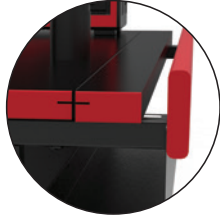

PERFECT FOR YOUR ARENA.

SHIPS KNOCKED DOWN

GAME ON.

22860-BKNRB Esports Evolution Desk™ Shown.

Devices/chair not included. Shown with optional Monitor Arm.

Esports Evolution™ Desk

DESIGN SPECS

NOMINAL DIMENSIONS
44"W x 30"D x 24" - 32"H

COLORS

Black Desk with Black, Green, Orange, Red, Blue or Silver Accent.

22860 AVAILABLE OPTIONS

- 22860-BKBKB - Black with Black Accent
- 22860-BKIGB - Black with Green Accent
- 22860-BKNRB - Black with Red Accent
- 22860-BKRBB - Black with Blue Accent
- 22860-BKSNB - Black with Silver Accent
- 22860-BKCSB - Black with Orange Accent
- 95509, 95512, 95522 - Flat Panel Monitor Arm
- 95533 - Dual Flat Panel Monitor Arm
- 95500 - Adjustable CPU Sling
- 38144 - Arozzi Verona V2 Gaming Chair - 231lbs Capacity
- 38145 - Arozzi Verona Pro V2 Gaming Chair - 290 lbs Capacity

WARRANTY

10 year desk