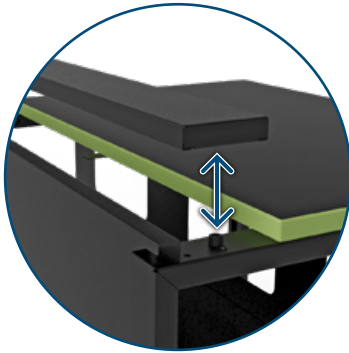

Esports GG Gaming Desk™

The Esports GG Gaming Desk is engineered to enhance game play, offering a solid platform with cable management, plenty of room for peripherals and superior ergonomics.

- » Height Adjustability
- » Cable Management
- » Monitor Options
- » Size Options
- » Branding & Customization
- » Mobility

Monitors, computers & accessories not included. Options shown.

800-235-1262 | 715-723-6750 | spectrumfurniture.com

OFFICIAL SPONSORS

Esports GG Gaming Desk

Item# 37421

Height Adjustability

Desk height adjusts in 2" increments to fit any student

Size Options

Available in 36", 44", 60" and 72" wide options

Cable Management

Continuous steel cord channel keeps computer wires and cables organized

Branding & Customization

Custom logo panels and numerous color options to match team branding

Monitor Options

Movable cord channel cover provides plenty of space for clamp on monitor arms

Mobility

Choose between glides or Premium 3" Casters (two locking and two non-locking)