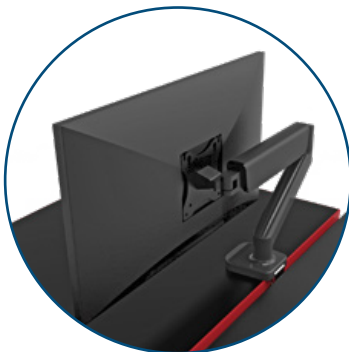

Esports GG Gaming Desk™

The Esports GG Gaming Desk is engineered to enhance game play, offering a solid platform with cable management, plenty of room for peripherals and superior ergonomics.

- » Height Adjustability
- » Cable Management
- » Monitor Options
- » Size Options
- » Branding & Customization
- » Mobility

Size Options

Available in 36", 44", 60" and 72" wide options

Cable Management

Continuous steel cord channel keeps computer wires and cables organized

Branding & Customization

Custom logo panels and numerous color options to match team branding

Monitor Options

Movable cord channel cover provides plenty of space for clamp on monitor arms

Mobility

Choose between glides or Premium 3" Casters (two locking and two non-locking)