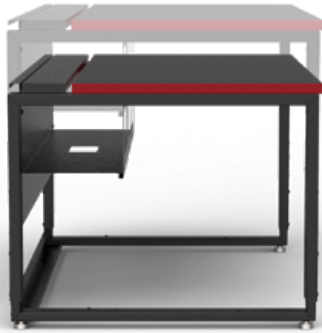

Esports GG Gaming Desk™

The Esports GG Gaming Desk is engineered to enhance game play, offering a solid platform with cable management, plenty of room for peripherals and superior ergonomics.

- » Height Adjustability
- » Cable Management
- » Monitor Options
- » Size Options
- » Branding & Customization
- » Mobility

Monitors, computers & accessories not included. Options shown.

800-235-1262 | 715-723-6750 | spectrumfurniture.com

OFFICIAL SPONSORS

Esports GG Gaming Desk

Item# 37421

Height Adjustability

Desk height adjusts in 2" increments to fit any student

Size Options

Available in 36", 44", 60" and 72" wide options

Cable Management

Continuous steel cord channel keeps computer wires and cables organized

Branding & Customization

Custom logo panels and numerous color options to match team branding

Monitor Options

Movable cord channel cover provides plenty of space for clamp on monitor arms

Mobility

Choose between glides or Premium 3" Casters (two locking and two non-locking)