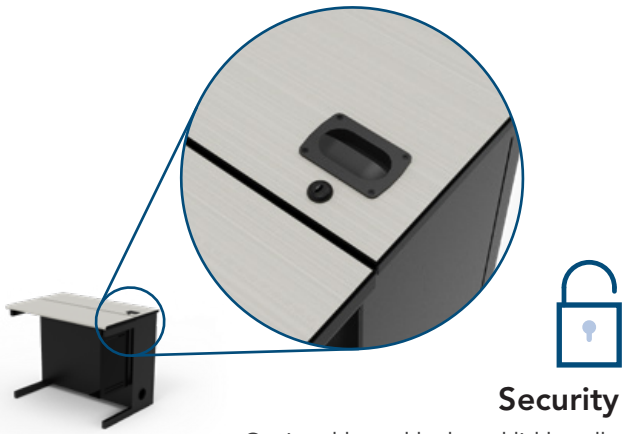

## Flex InSight Desk™

The Flex InSight Desk quickly transforms from lecture desk to computer desk, making the classroom a multi-functional space.

- » Lift & Retract
- » Security
- » Multiple Desk Sizes
- » Quick Connect
- » Keyboard Storage Tray
- » Finish & Styling

# Flex InSight Desk

Item# 38979

  
**Lift  
& Retract**

Center column lifts and retracts monitor and tray in one smooth motion

  
**Quick  
Connect**

Quickly connect CPU through large cable access cutout

  
**Security**

Optional keyed lock and lid handle provide security and ease of access to technology

  
**Keyboard  
Storage Tray**

Keyboard storage tray securely stores keyboard and mouse when not in use

  
**Multiple  
Desk Sizes**