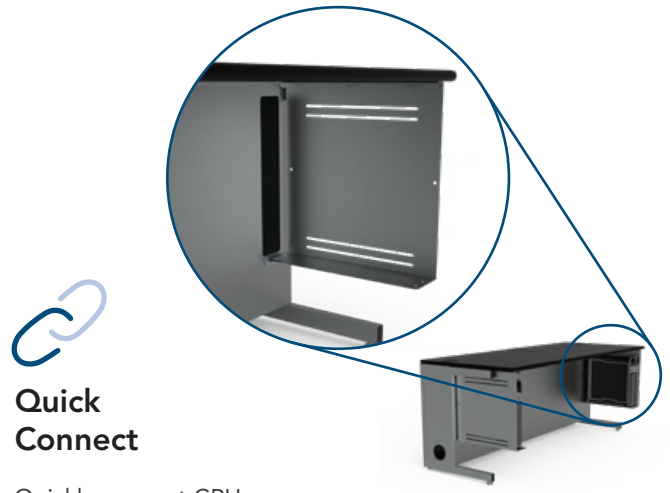

## Flex InSight Desk™

The Flex InSight Desk quickly transforms from lecture desk to computer desk, making the classroom a multi-functional space.

- » Lift & Retract
- » Security
- » Multiple Desk Sizes
- » Quick Connect
- » Keyboard Storage Tray
- » Finish & Styling

# Flex InSight Desk

Item# 38979

  
**Lift  
& Retract**

Center column lifts and retracts monitor and tray in one smooth motion

  
**Quick  
Connect**

Quickly connect CPU through large cable access cutout

  
**Security**

Optional keyed lock and lid handle provide security and ease of access to technology

  
**Keyboard  
Storage Tray**

Keyboard storage tray securely stores keyboard and mouse when not in use

  
**Multiple  
Desk Sizes**