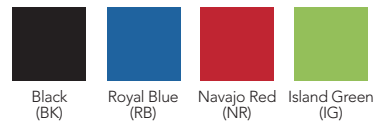

Edgeband and Chair Rail Accent Colors

OPTIONS/ACCESSORIES

37344	Esports Laminate Leg Panel Inserts
37346	Esports Acrylic Leg Panel Inserts
37347B	Esports Metal Leg Panel Inserts
37360WHB	Esports Metal Leg Panels with White Backers
37361B	Esports Metal Leg Panels with Printed Backers
37345B	Esports Modesty Panel
37349WHB	Esports Modesty Logo Panel with White Backer
37359B	Esports Modesty Logo Panel with Printed Backer
37342	Esports CPU Sling
37343	Esports CPU Tray
37348	Esports Footrest
95509, 95512, 95522	Flat Panel Monitor Arm
95533	Dual Flat Panel Monitor Arm
38144	Arozzi Verona V2 Advanced Gaming Chair
38145	Arozzi Verona Pro V2 Premium Gaming Chair
37362-37367	LED Lighting Kit
99024	7-Outlet Power Strip

Note: Shadow desks are only available with black laminate and black edgeband/chair rail accents. Monitor, computer & accessories not included. Options shown.